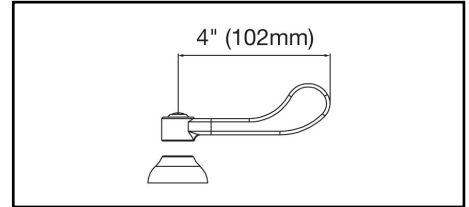

ELKAY[®]

SPECIFICATIONS

Commercial Faucet Model LK940VS07T4S Wall Mount 8" Center Vented Spout 7"

GENERAL FEATURES

- Quarter turn ceramic disc cartridge
- Solid brass construction
- Chrome finish
- Replacement cartridge A70001 for cold
- Replacement cartridge A70002 for hot
- Includes spout swing restriction pin
- Shut off valve with 1/2" NPT Female Inlets

COMPLIES WITH:

- ASME/ANSI A112.18.1
- CSA B125-01
- NSF/ANSI 61
- ADA
- UPC/CUPC
- IAPMO Listed

Wristblade Handle 4 inch, Two Piece

Replacement Handle A55387
Replacement Escutcheon A55390

FRONT VIEW

(shown less handles)