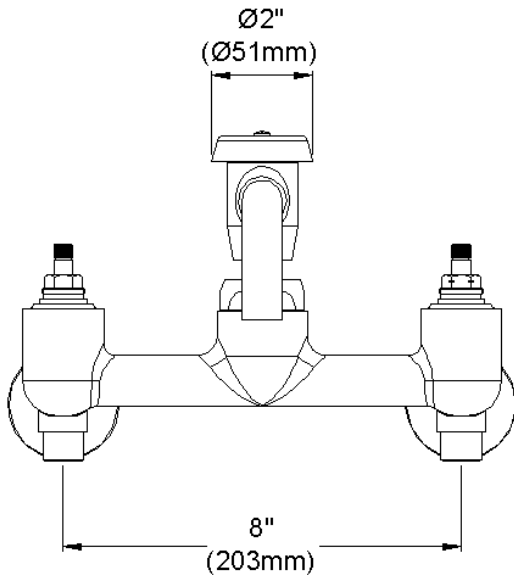

ELKAY[®]

SPECIFICATIONS

Commercial Faucet Model LK940VS07T4S Wall Mount 8" Center Vented Spout 7"

GENERAL FEATURES

- Quarter turn ceramic disc cartridge
- Solid brass construction
- Chrome finish
- Replacement cartridge A70001 for cold
- Replacement cartridge A70002 for hot
- Includes spout swing restriction pin
- Shut off valve with 1/2" NPT Female Inlets

COMPLIES WITH:

- ASME/ANSI A112.18.1
- CSA B125-01
- NSF/ANSI 61
- ADA
- UPC/CUPC
- IAPMO Listed

Wristblade Handle 4 inch, Two Piece

Replacement Handle A55387
Replacement Escutcheon A55390

FRONT VIEW

(shown less handles)