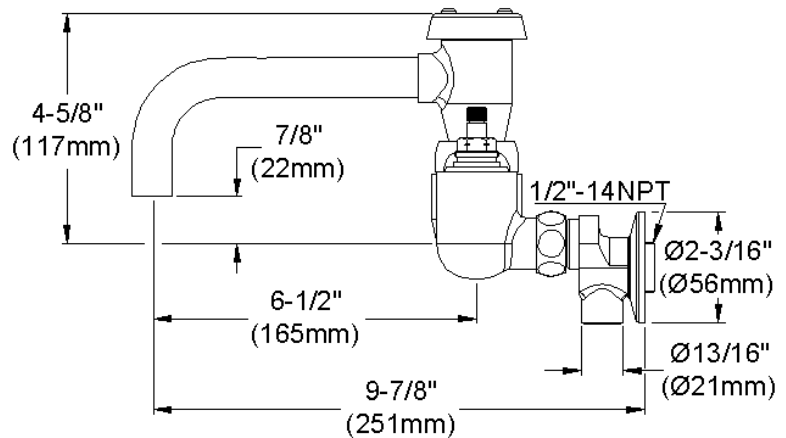

ELKAY[®]

SPECIFICATIONS

Commercial Faucet Model LK940VS07T4S Wall Mount 8" Center Vented Spout 7"

GENERAL FEATURES

- Quarter turn ceramic disc cartridge
- Solid brass construction
- Chrome finish
- Replacement cartridge A70001 for cold
- Replacement cartridge A70002 for hot
- Includes spout swing restriction pin
- Shut off valve with 1/2" NPT Female Inlets

COMPLIES WITH:

- ASME/ANSI A112.18.1
- CSA B125-01
- NSF/ANSI 61
- ADA
- UPC/CUPC
- IAPMO Listed

Wristblade Handle 4 inch, Two Piece

Replacement Handle A55387
Replacement Escutcheon A55390

FRONT VIEW

(shown less handles)