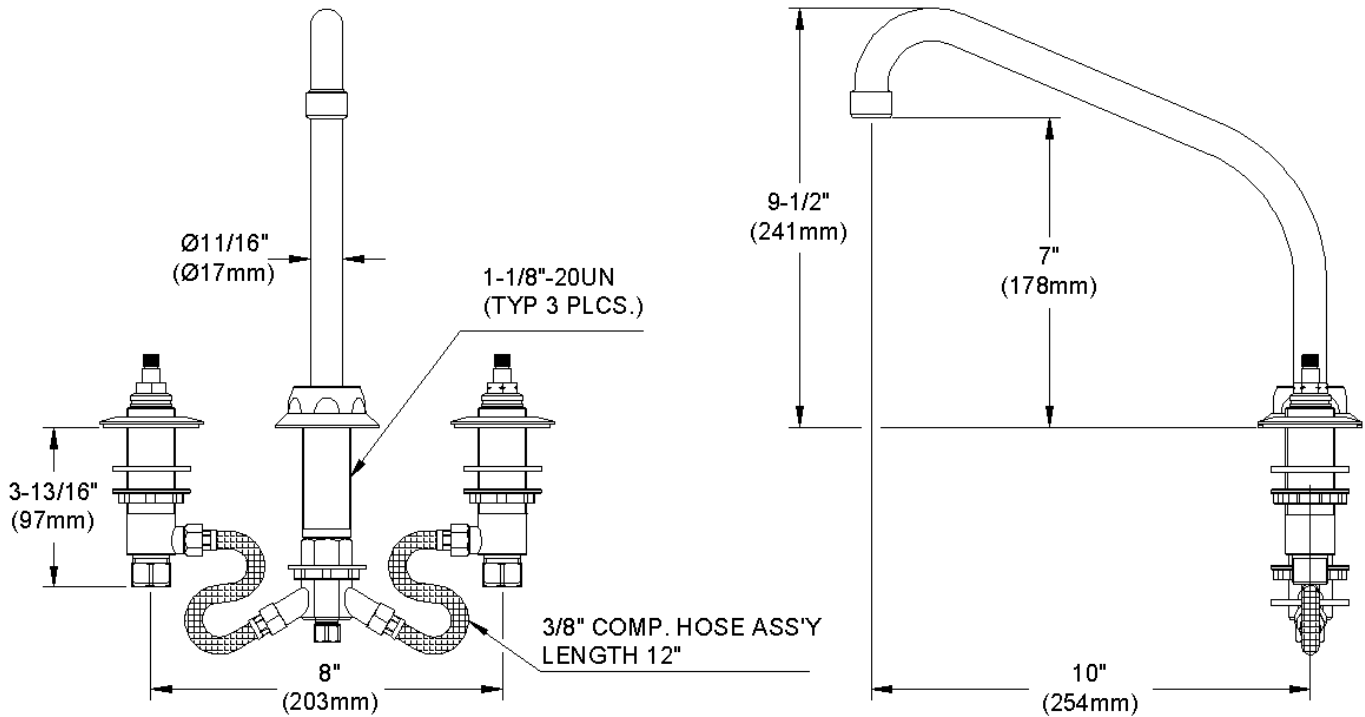

ELKAY[®]

SPECIFICATIONS

Commercial Faucet Model LK800HA10T6 Deck Mount 8" Center High Arc 10"

GENERAL FEATURES

- Adjustable mounting up to 8" spread
- Quarter turn ceramic disc cartridge
- Solid brass construction
- Chrome finish
- Replacement cartridge A70001 for cold
- Replacement cartridge A70002 for hot
- Includes spout swing restriction pin

COMPLIES WITH:

- ASME/ANSI A112.18.1
- CSA B125-01
- NSF/ANSI 61
- ADA
- UPC/CUPC
- IAPMO Listed

Wristblade Handle 6 inch, Two Piece

Replacement Handle A55388
Replacement Escutcheon A55390

FRONT VIEW

(shown less handles)