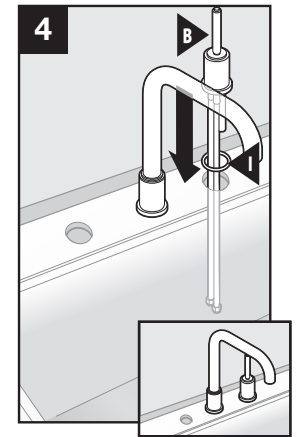

Tools:

sinks + faucets

Installation Instructions for:

Ella™ Kitchen Single Lever Faucet

LK7721PSS (polished stainless steel)

LK7721SSS (satin stainless steel)

Ella™ Kitchen Single Lever Faucet with Side Spray

LK7722PSS (polished stainless steel)

LK7722SSS (satin stainless steel)

Ella™ Single Lever Bar/Hospitality Faucet

LK7727PSS (polished stainless steel)

LK7727SSS (satin stainless steel)

LK7721

LK7722

LK7727