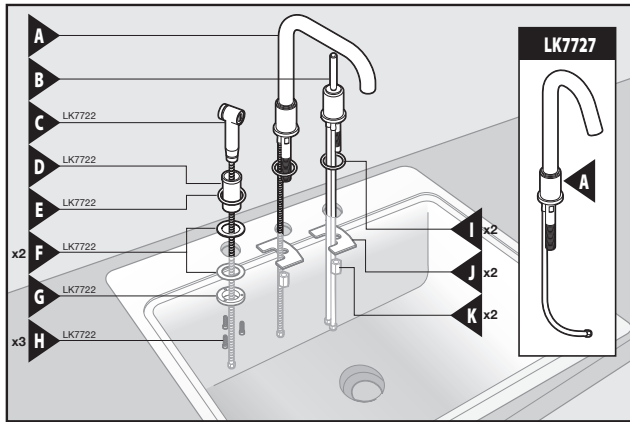

Tools:

sinks + faucets

Installation Instructions for:

Ella™ Kitchen Single Lever Faucet

LK7721PSS (polished stainless steel)

LK7721SSS (satin stainless steel)

Ella™ Kitchen Single Lever Faucet with Side Spray

LK7722PSS (polished stainless steel)

LK7722SSS (satin stainless steel)

Ella™ Single Lever Bar/Hospitality Faucet

LK7727PSS (polished stainless steel)

LK7727SSS (satin stainless steel)

LK7721

LK7722

LK7727

For LK7721
Kitchen Single Lever
and LK7727
Bar/Hospitality
continue with Step 6.

For LK7722
Kitchen Single Lever
with Side Spray
go to Step 8.

For LK7721
Kitchen Single Lever
and LK7727
Bar/Hospitality
go to Step 13.