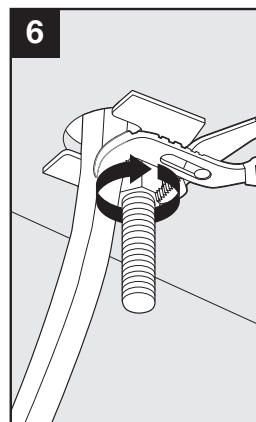

For LK7721
Kitchen Single Lever
and LK7727
Bar/Hospitality
continue with Step 6.

For LK7722
Kitchen Single Lever
with Side Spray
go to Step 8.