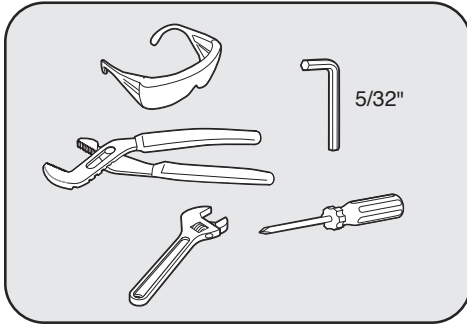

A simple solution for day-to-day care of all of your stainless surfaces, Elkay® Stainless Butler™ cleans + polishes in one easy step. Simply spray on the no-drip gel, wipe off with a clean soft cloth and watch as the polishing micro-bubbles restore luster and leave a shiny finish.

Discover why the professional's choice for sinks and faucets is also the right choice to take care of all of your home's stainless surfaces and accessories. Visit www.byelkay.com for more information or for a complete list of all domestic showrooms in your area visit www.elkayusa.com, where to buy.

ELKAY LIMITED LIFETIME FAUCET WARRANTY ON RESIDENTIAL FAUCETS

OTHER WARRANTY CONDITIONS ON FAUCETS

ALL INCIDENTAL OR CONSEQUENTIAL DAMAGES ARE SPECIFICALLY EXCLUDED. NO ADDITIONAL WARRANTIES, EXPRESS OR IMPLIED ARE GIVEN. ANY IMPLIED WARRANTY, INCLUDING ONE OF MERCHANTABILITY OR FITNESS FOR A PARTICULAR PURPOSE, IS LIMITED TO THE DURATION OF THIS WRITTEN WARRANTY.

This warranty gives you specific legal rights, and you may also have other rights which vary from state to state.

TO OBTAIN SERVICE UNDER WARRANTY

1. Write to: Elkay
  Attention: Consumer Services
  2222 Camden Court
  Oak Brook, IL 60523
2. Include a letter containing the following information:
  - a. Date of purchase and installation
  - b. Description of nature of defect
  - c. Model number or description of model and/or component part if possible.

Tools: