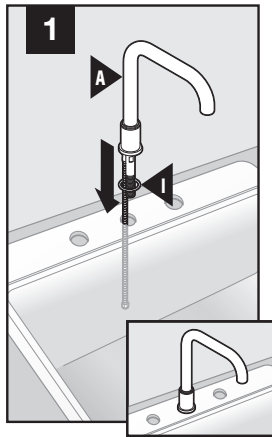

Tools:

sinks + faucets

Installation Instructions for:

Ella™ Kitchen Single Lever Faucet

LK7721PSS (polished stainless steel)

LK7721SSS (satin stainless steel)

Ella™ Kitchen Single Lever Faucet with Side Spray

LK7722PSS (polished stainless steel)

LK7722SSS (satin stainless steel)

Ella™ Single Lever Bar/Hospitality Faucet

LK7727PSS (polished stainless steel)

LK7727SSS (satin stainless steel)

LK7721

LK7722

LK7727