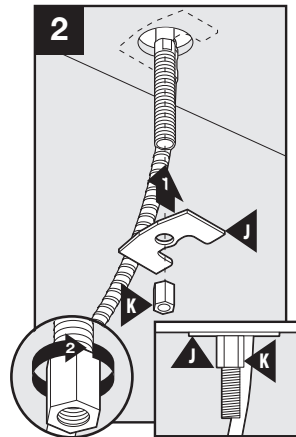

For LK7721
Kitchen Single Lever
and LK7727
Bar/Hospitality
continue with Step 6.

For LK7722
Kitchen Single Lever
with Side Spray
go to Step 8.

For LK7721
Kitchen Single Lever
and LK7727
Bar/Hospitality
go to Step 13.

For LK7722
Kitchen Single Lever
with Side Spray
continue with step 8.