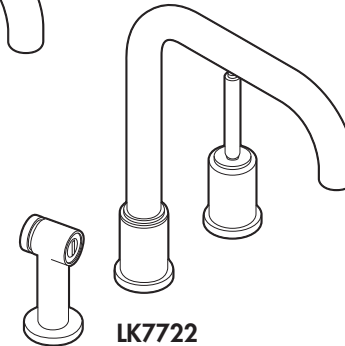

Care and Cleaning Instructions

1) Never use any cleaner or cleanser based cleaning material on this product.
2) Keep the faucet dry! While drying your hands, dry the faucet as well. The water in certain parts of the world can be very caustic. Any standing water around the faucet could damage the intrinsic coating; remove it as soon as possible.

A simple solution for day-to-day care of all of your stainless surfaces, Elkay® Stainless Butler™ cleans + polishes in one easy step. Simply spray on the no-drip gel, wipe off with a clean soft cloth and watch as the polishing micro-bubbles restore luster and leave a shiny finish.

Discover why the professional's choice for sinks and faucets is also the right choice to take care of all of your home's stainless surfaces and accessories. Visit www.byelkay.com for more information or for a complete list of all domestic showrooms in your area visit www.elkayusa.com, where to buy.

ELKAY LIMITED LIFETIME FAUCET WARRANTY ON RESIDENTIAL FAUCETS

OTHER WARRANTY CONDITIONS ON FAUCETS

ALL INCIDENTAL OR CONSEQUENTIAL DAMAGES ARE SPECIFICALLY EXCLUDED. NO ADDITIONAL WARRANTIES, EXPRESS OR IMPLIED ARE GIVEN. ANY IMPLIED WARRANTY, INCLUDING ONE OF MERCHANTABILITY OR FITNESS FOR A PARTICULAR PURPOSE, IS LIMITED TO THE DURATION OF THIS WRITTEN WARRANTY.

This warranty gives you specific legal rights, and you may also have other rights which vary from state to state.

TO OBTAIN SERVICE UNDER WARRANTY

1. Write to: Elkay
  Attention: Consumer Services
  2222 Camden Court
  Oak Brook, IL 60523
2. Include a letter containing the following information:
  - a. Date of purchase and installation
  - b. Description of nature of defect
  - c. Model number or description of model and/or component part if possible.

Tools:

sinks + faucets