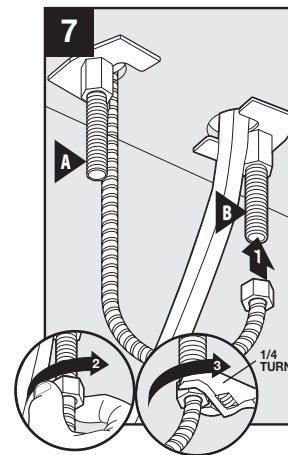

For LK7721
Kitchen Single Lever
and LK7727
Bar/Hospitality
continue with Step 6.

For LK7722
Kitchen Single Lever
with Side Spray
go to Step 8.