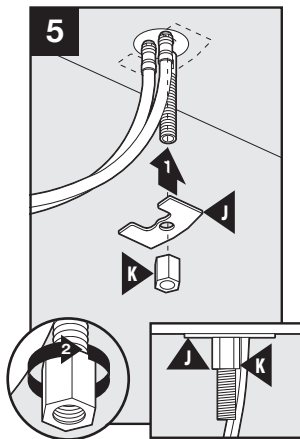

For LK7721
Kitchen Single Lever
and LK7727
Bar/Hospitality
continue with Step 6.

For LK7722
Kitchen Single Lever
with Side Spray
go to Step 8.

For LK7721
Kitchen Single Lever
and LK7727
Bar/Hospitality
go to Step 13.

For LK7722
Kitchen Single Lever
with Side Spray
continue with step 8.