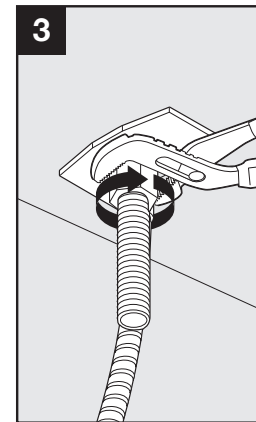

For LK7721
Kitchen Single Lever
and LK7727
Bar/Hospitality
continue with Step 6.

For LK7722
Kitchen Single Lever
with Side Spray
go to Step 8.

For LK7721
Kitchen Single Lever
and LK7727
Bar/Hospitality
go to Step 13.

For LK7722
Kitchen Single Lever
with Side Spray
continue with step 8.