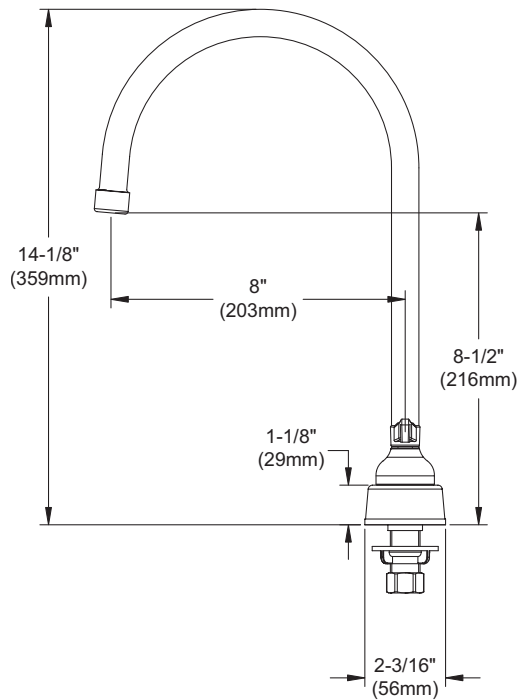

SIDE VIEW

Job Name:	Item #:
Notes:	
Architect/Engineer Approval:	Date:

For warranty information go to www.elkayusa.com