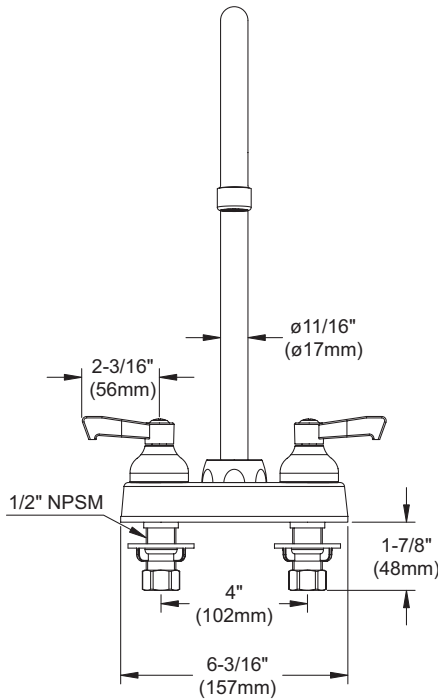

ELKAY®

SPECIFICATIONS

Commercial Faucet Model LK406GN08L2 Deck Mount 4" Center Gooseneck 8"

GENERAL FEATURES

- Quarter turn ceramic disc cartridge
- Solid brass construction
- Chrome finish
- Replacement cartridge A70001 for cold
- Replacement cartridge A70002 for hot
- Includes spout swing restriction pin

COMPLIES WITH:

- ASME/ANSI A112.18.1
- CSA B125-01
- NSF/ANSI 61
- ADA
- UPC/CUPC
- IAPMO Listed

FRONT VIEW