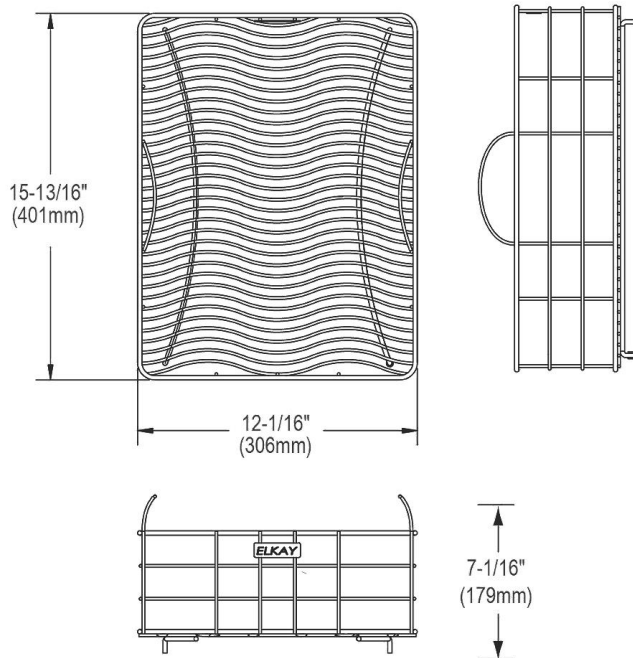

Material:	Stainless Steel
Finish:	Polished Stainless Steel
Dimensions:	12-1/16" x 15-13/16" x 7-1/16"
Fits Bowl Size(s):	15-1/8" x 18-1/8"

AMERICAN PRIDE. A LIFETIME TRADITION. Like your family, the Elkay family has values and traditions that endure. For almost a century, Elkay has been a family-owned and operated company, providing thousands of jobs that support our families and communities.

[Clean and Care Manual (PDF)](#)

[Clean and Care Manual (PDF)](#)

[Warranty (PDF)](#)