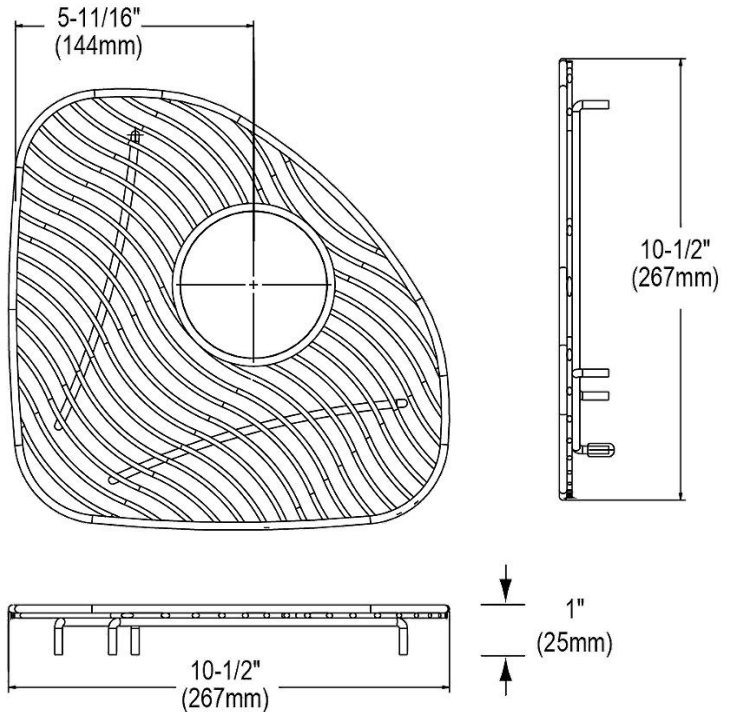

AMERICAN PRIDE. A LIFETIME TRADITION.

Like your family, the Elkay family has values and traditions that endure. For almost a century, Elkay has been a family-owned and operated company, providing thousands of jobs that support our families and communities.

[Clean and Care Manual (PDF)](#)

[Clean and Care Manual (PDF)](#)

[Warranty (PDF)](#)