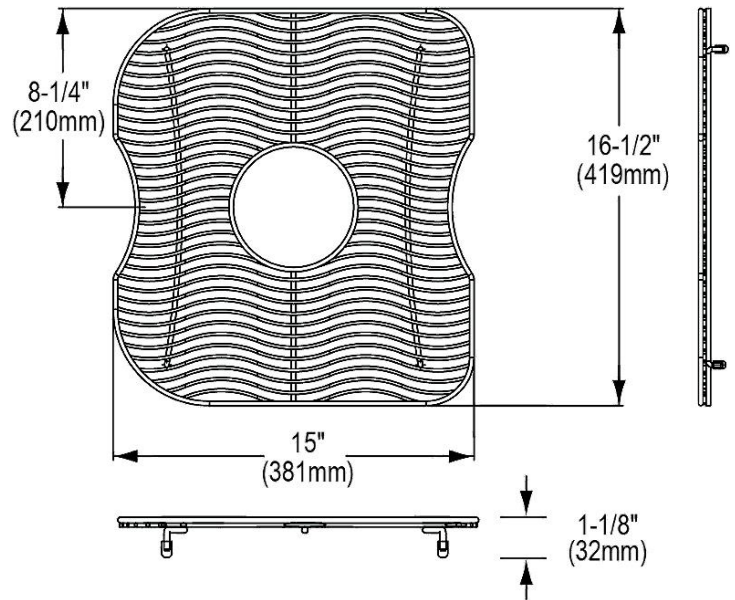

AMERICAN PRIDE. A LIFETIME TRADITION.

Like your family, the Elkay family has values and traditions that endure. For almost a century, Elkay has been a family-owned and operated company, providing thousands of jobs that support our families and communities.

[Clean and Care Manual (PDF)](#)

[Clean and Care Manual (PDF)](#)

[Warranty (PDF)](#)