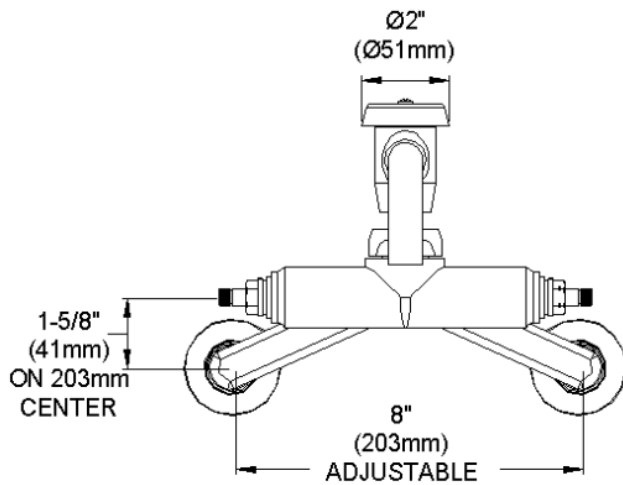

ELKAY[®]

SPECIFICATIONS

Commercial Faucet Model LK945VS07L2T Wall Mount 3"-8" Adjustable Centers Vented Spout 7"

GENERAL FEATURES

- Quarter turn ceramic disc cartridge
- Solid brass construction
- Chrome finish
- Replacement cartridge A70001 for cold
- Replacement cartridge A70002 for hot
- Includes spout swing restriction pin
- 2" offset for adjustable installation, 1/2" NPT Female Inlets

COMPLIES WITH:

- ASME/ANSI A112.18.1
- CSA B125-01
- NSF/ANSI 61
- ADA
- UPC/CUPC
- IAPMO Listed

Lever Handle 2 inch, Two Piece

Replacement Handle A55385
Replacement Escutcheon A55391

FRONT VIEW

(shown less handles)