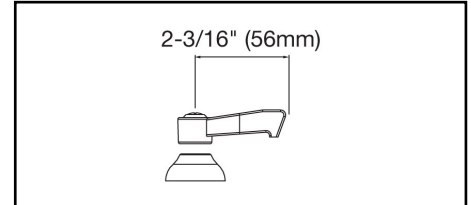

ELKAY[®]

SPECIFICATIONS

Commercial Faucet Model LK945VS07L2T Wall Mount 3"-8" Adjustable Centers Vented Spout 7"

GENERAL FEATURES

- Quarter turn ceramic disc cartridge
- Solid brass construction
- Chrome finish
- Replacement cartridge A70001 for cold
- Replacement cartridge A70002 for hot
- Includes spout swing restriction pin
- 2" offset for adjustable installation, 1/2" NPT Female Inlets

COMPLIES WITH:

- ASME/ANSI A112.18.1
- CSA B125-01
- NSF/ANSI 61
- ADA
- UPC/CUPC
- IAPMO Listed

Lever Handle 2 inch, Two Piece

Replacement Handle A55385
Replacement Escutcheon A55391

FRONT VIEW

(shown less handles)