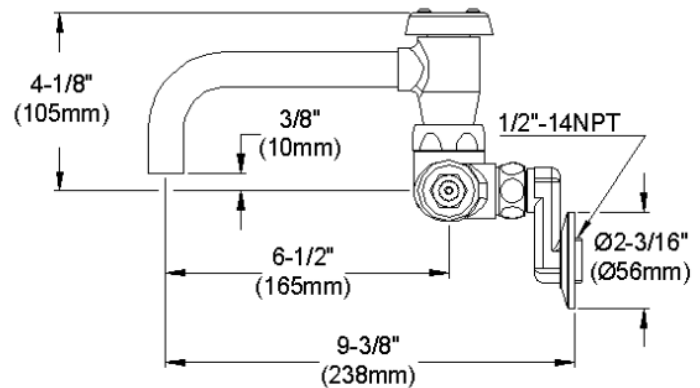

ELKAY[®]

SPECIFICATIONS

Commercial Faucet Model LK945VS07L2T Wall Mount 3"-8" Adjustable Centers Vented Spout 7"

GENERAL FEATURES

- Quarter turn ceramic disc cartridge
- Solid brass construction
- Chrome finish
- Replacement cartridge A70001 for cold
- Replacement cartridge A70002 for hot
- Includes spout swing restriction pin
- 2" offset for adjustable installation, 1/2" NPT Female Inlets

COMPLIES WITH:

- ASME/ANSI A112.18.1
- CSA B125-01
- NSF/ANSI 61
- ADA
- UPC/CUPC
- IAPMO Listed

Lever Handle 2 inch, Two Piece

Replacement Handle A55385
Replacement Escutcheon A55391

FRONT VIEW

(shown less handles)