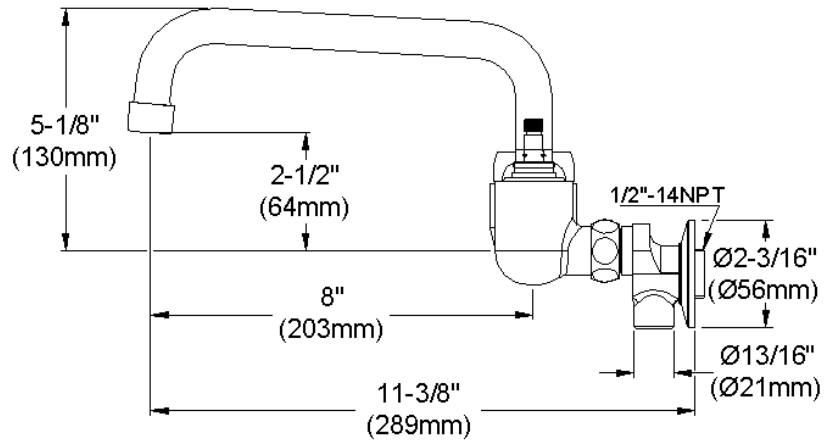

ELKAY[®]

SPECIFICATIONS

Commercial Faucet Model LK940TS08T4S Wall Mount 8" Center Tube Spout 8"

GENERAL FEATURES

- Quarter turn ceramic disc cartridge
- Solid brass construction
- Chrome finish
- Replacement cartridge A70001 for cold
- Replacement cartridge A70002 for hot
- Includes spout swing restriction pin
- Shut off valve with 1/2" NPT Female Inlets

COMPLIES WITH:

- ASME/ANSI A112.18.1
- CSA B125-01
- NSF/ANSI 61
- ADA
- UPC/CUPC
- IAPMO Listed

Wristblade Handle 4 inch, Two Piece

Replacement Handle A55387
Replacement Escutcheon A55390

FRONT VIEW

(shown less handles)