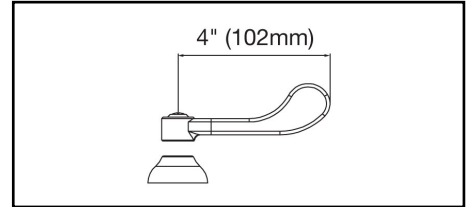

ELKAY[®]

SPECIFICATIONS

Commercial Faucet Model LK940TS08T4S Wall Mount 8" Center Tube Spout 8"

GENERAL FEATURES

- Quarter turn ceramic disc cartridge
- Solid brass construction
- Chrome finish
- Replacement cartridge A70001 for cold
- Replacement cartridge A70002 for hot
- Includes spout swing restriction pin
- Shut off valve with 1/2" NPT Female Inlets

COMPLIES WITH:

- ASME/ANSI A112.18.1
- CSA B125-01
- NSF/ANSI 61
- ADA
- UPC/CUPC
- IAPMO Listed

Wristblade Handle 4 inch, Two Piece

Replacement Handle A55387
Replacement Escutcheon A55390

FRONT VIEW

(shown less handles)