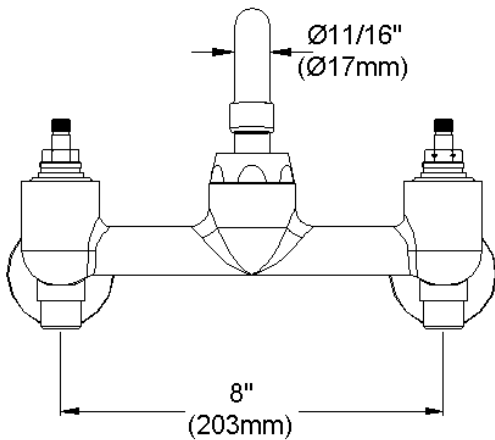

ELKAY[®]

SPECIFICATIONS

Commercial Faucet Model LK940TS08T4S Wall Mount 8" Center Tube Spout 8"

GENERAL FEATURES

- Quarter turn ceramic disc cartridge
- Solid brass construction
- Chrome finish
- Replacement cartridge A70001 for cold
- Replacement cartridge A70002 for hot
- Includes spout swing restriction pin
- Shut off valve with 1/2" NPT Female Inlets

COMPLIES WITH:

- ASME/ANSI A112.18.1
- CSA B125-01
- NSF/ANSI 61
- ADA
- UPC/CUPC
- IAPMO Listed

Wristblade Handle 4 inch, Two Piece

Replacement Handle A55387
Replacement Escutcheon A55390

FRONT VIEW

(shown less handles)