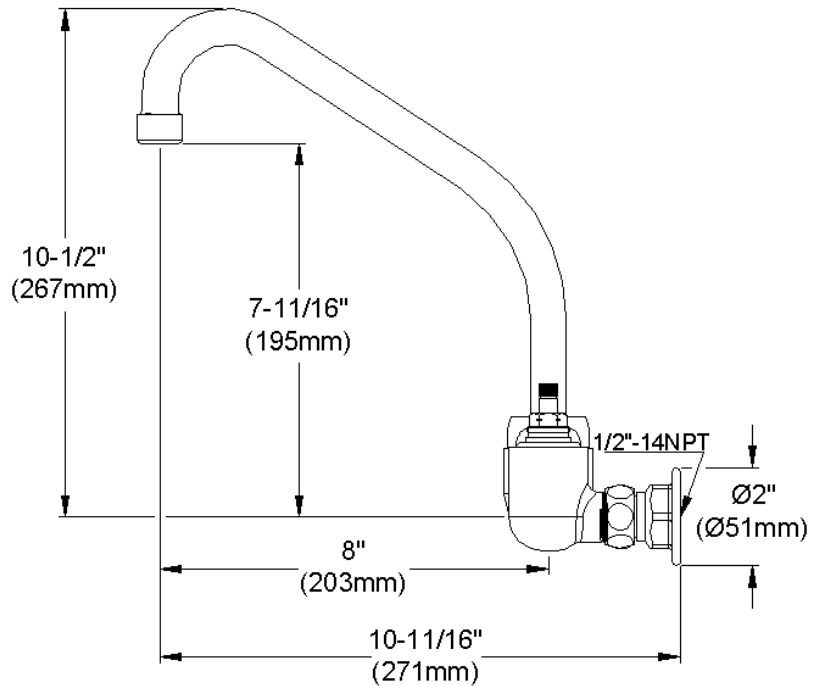

ELKAY[®]

SPECIFICATIONS

Commercial Faucet Model LK940HA08T6H Wall Mount 8" Center High Arc 8"

GENERAL FEATURES

- Quarter turn ceramic disc cartridge
- Solid brass construction
- Chrome finish
- Replacement cartridge A70001 for cold
- Replacement cartridge A70002 for hot
- Includes spout swing restriction pin
- 1/2" NPT Female Inlets

COMPLIES WITH:

- ASME/ANSI A112.18.1
- CSA B125-01
- NSF/ANSI 61
- ADA
- UPC/CUPC
- IAPMO Listed

Wristblade Handle 6 inch, Two Piece

Replacement Handle A55388
Replacement Escutcheon A55390

FRONT VIEW

(shown less handles)