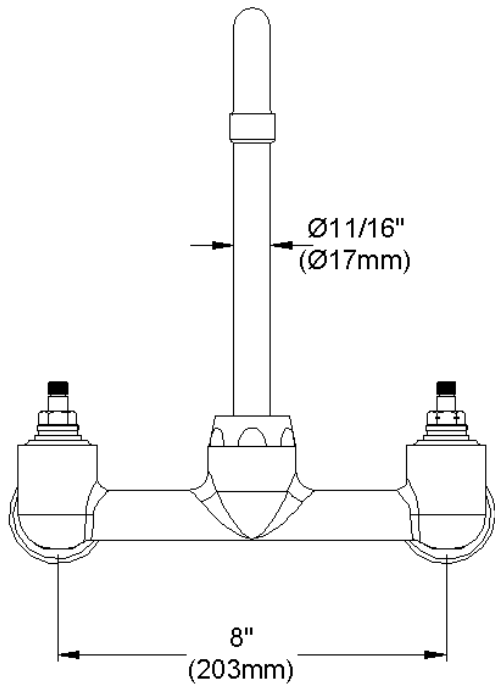

ELKAY[®]

SPECIFICATIONS

Commercial Faucet Model LK940HA08T6H Wall Mount 8" Center High Arc 8"

GENERAL FEATURES

- Quarter turn ceramic disc cartridge
- Solid brass construction
- Chrome finish
- Replacement cartridge A70001 for cold
- Replacement cartridge A70002 for hot
- Includes spout swing restriction pin
- 1/2" NPT Female Inlets

COMPLIES WITH:

- ASME/ANSI A112.18.1
- CSA B125-01
- NSF/ANSI 61
- ADA
- UPC/CUPC
- IAPMO Listed

Wristblade Handle 6 inch, Two Piece

Replacement Handle A55388
Replacement Escutcheon A55390

FRONT VIEW

(shown less handles)