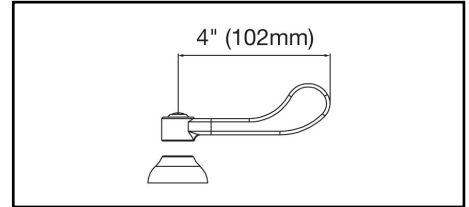

ELKAY[®]

SPECIFICATIONS

Commercial Faucet Model LK810AT10T4 Deck Mount 8" Center Arc Tube 10"

GENERAL FEATURES

- Quarter turn ceramic disc cartridge
- Solid brass construction
- Chrome finish
- Replacement cartridge A70001 for cold
- Replacement cartridge A70002 for hot
- Includes spout swing restriction pin

COMPLIES WITH:

- ASME/ANSI A112.18.1
- CSA B125-01
- NSF/ANSI 61
- ADA
- UPC/CUPC
- IAPMO Listed

Wristblade Handle 4 inch, Two Piece

Replacement Handle A55387
Replacement Escutcheon A55390

FRONT VIEW

(shown less handles)