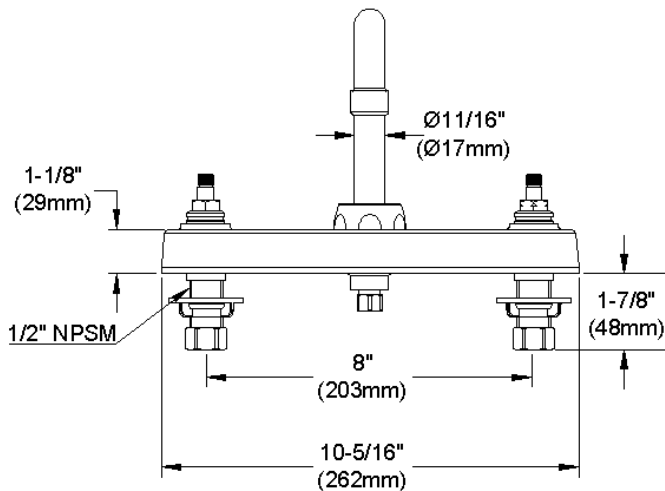

ELKAY[®]

SPECIFICATIONS

Commercial Faucet Model LK810AT10T4 Deck Mount 8" Center Arc Tube 10"

GENERAL FEATURES

- Quarter turn ceramic disc cartridge
- Solid brass construction
- Chrome finish
- Replacement cartridge A70001 for cold
- Replacement cartridge A70002 for hot
- Includes spout swing restriction pin

COMPLIES WITH:

- ASME/ANSI A112.18.1
- CSA B125-01
- NSF/ANSI 61
- ADA
- UPC/CUPC
- IAPMO Listed

Wristblade Handle 4 inch, Two Piece

Replacement Handle A55387
Replacement Escutcheon A55390

FRONT VIEW

(shown less handles)