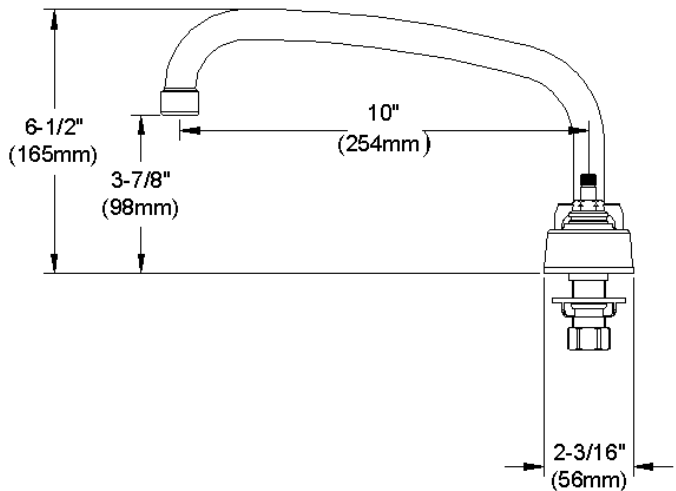

ELKAY[®]

SPECIFICATIONS

Commercial Faucet Model LK810AT10T4 Deck Mount 8" Center Arc Tube 10"

GENERAL FEATURES

- Quarter turn ceramic disc cartridge
- Solid brass construction
- Chrome finish
- Replacement cartridge A70001 for cold
- Replacement cartridge A70002 for hot
- Includes spout swing restriction pin

COMPLIES WITH:

- ASME/ANSI A112.18.1
- CSA B125-01
- NSF/ANSI 61
- ADA
- UPC/CUPC
- IAPMO Listed

Wristblade Handle 4 inch, Two Piece

Replacement Handle A55387
Replacement Escutcheon A55390

FRONT VIEW

(shown less handles)