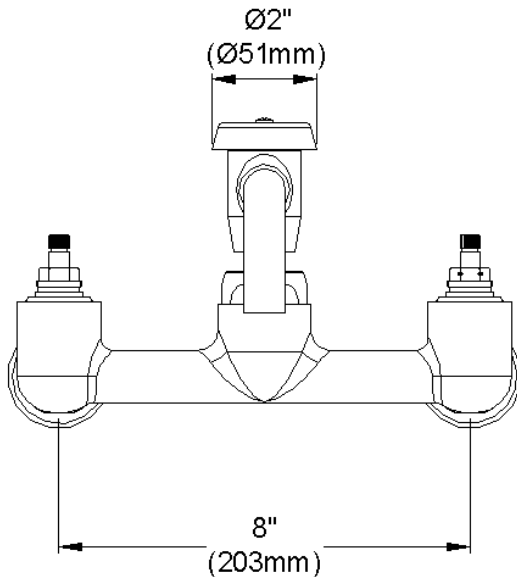

#### GENERAL FEATURES

- Quarter turn ceramic disc cartridge
- Solid brass construction
- Chrome finish
- Replacement cartridge A70001 for cold
- Replacement cartridge A70002 for hot
- Includes spout swing restriction pin
- 1/2" NPT Female Inlets

#### COMPLIES WITH:

- ASME/ANSI A112.18.1
- CSA B125-01
- NSF/ANSI 61
- ADA
- UPC/CUPC
- IAPMO Listed

Wristblade Handle 6 inch, Two Piece

Replacement Handle A55388  
Replacement Escutcheon A55390

**FRONT VIEW**