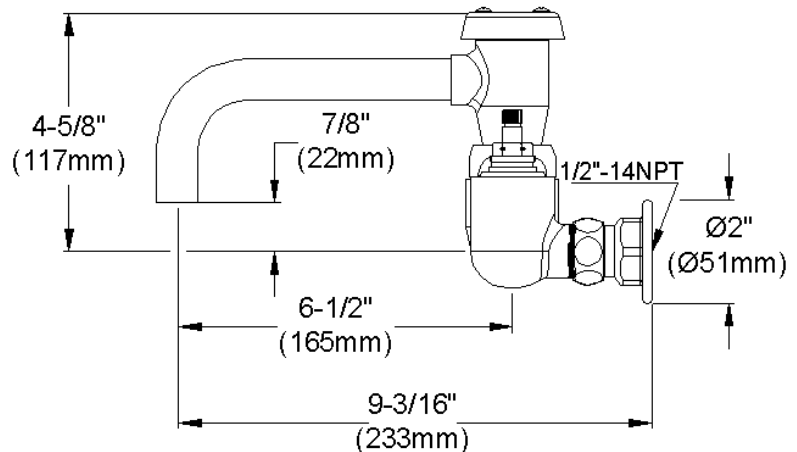

SIDE VIEW

Job Name:	Item #:
Notes:	
Architect/Engineer Approval:	Date: 10/10/2005

For warranty information go to www.elkayusa.com