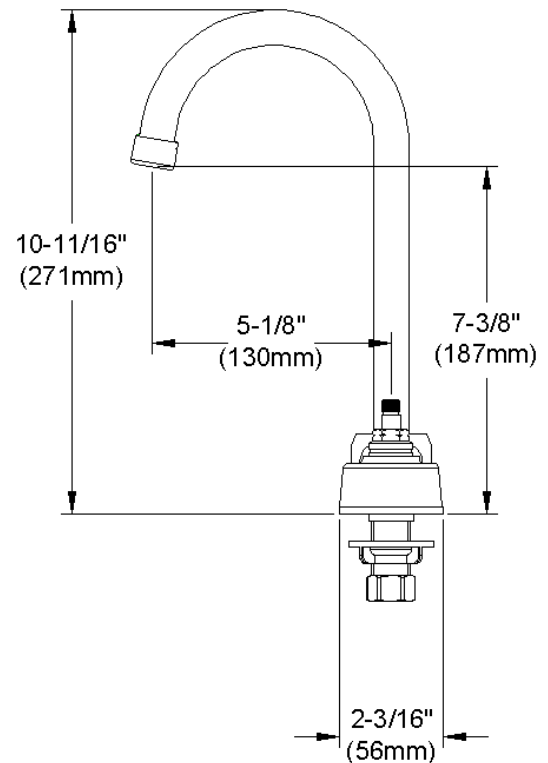

ELKAY[®]

SPECIFICATIONS

Commercial Faucet Model LK810GN05L2 Deck Mount 8" Center Gooseneck 5"

GENERAL FEATURES

- Quarter turn ceramic disc cartridge
- Solid brass construction
- Chrome finish
- Replacement cartridge A70001 for cold
- Replacement cartridge A70002 for hot
- Includes spout swing restriction pin

COMPLIES WITH:

- ASME/ANSI A112.18.1
- CSA B125-01
- NSF/ANSI 61
- ADA
- UPC/CUPC
- IAPMO Listed

Lever Handle 2 inch, Two Piece

Replacement Handle A55385
Replacement Escutcheon A55390

FRONT VIEW

(shown less handles)