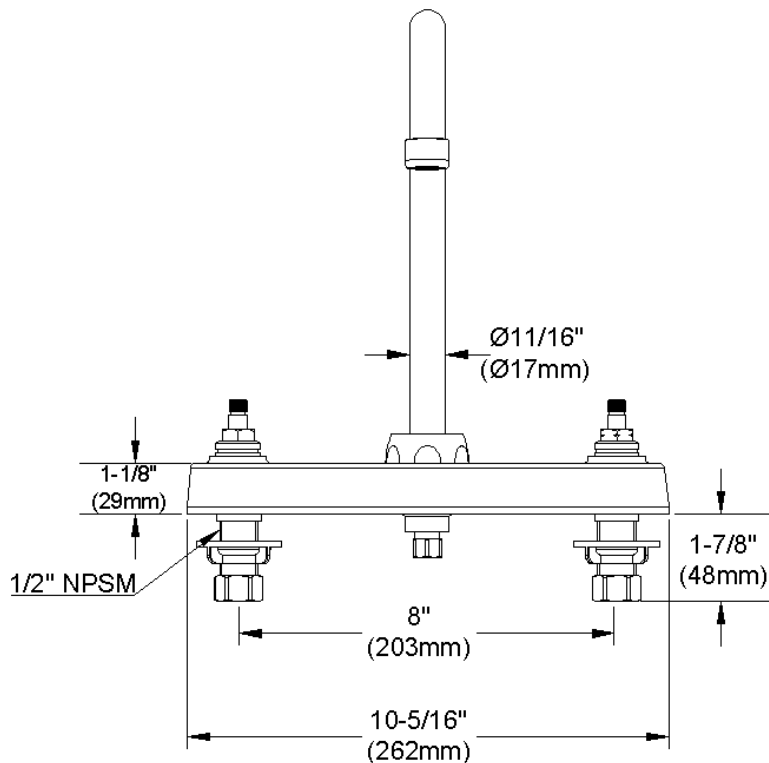

ELKAY[®]

SPECIFICATIONS

Commercial Faucet Model LK810GN05L2 Deck Mount 8" Center Gooseneck 5"

GENERAL FEATURES

- Quarter turn ceramic disc cartridge
- Solid brass construction
- Chrome finish
- Replacement cartridge A70001 for cold
- Replacement cartridge A70002 for hot
- Includes spout swing restriction pin

COMPLIES WITH:

- ASME/ANSI A112.18.1
- CSA B125-01
- NSF/ANSI 61
- ADA
- UPC/CUPC
- IAPMO Listed

Lever Handle 2 inch, Two Piece

Replacement Handle A55385
Replacement Escutcheon A55390

FRONT VIEW

(shown less handles)