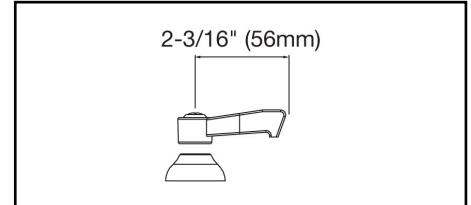

ELKAY[®]

SPECIFICATIONS

Commercial Faucet Model LK810GN05L2 Deck Mount 8" Center Gooseneck 5"

GENERAL FEATURES

- Quarter turn ceramic disc cartridge
- Solid brass construction
- Chrome finish
- Replacement cartridge A70001 for cold
- Replacement cartridge A70002 for hot
- Includes spout swing restriction pin

COMPLIES WITH:

- ASME/ANSI A112.18.1
- CSA B125-01
- NSF/ANSI 61
- ADA
- UPC/CUPC
- IAPMO Listed

Lever Handle 2 inch, Two Piece

Replacement Handle A55385
Replacement Escutcheon A55390

FRONT VIEW

(shown less handles)