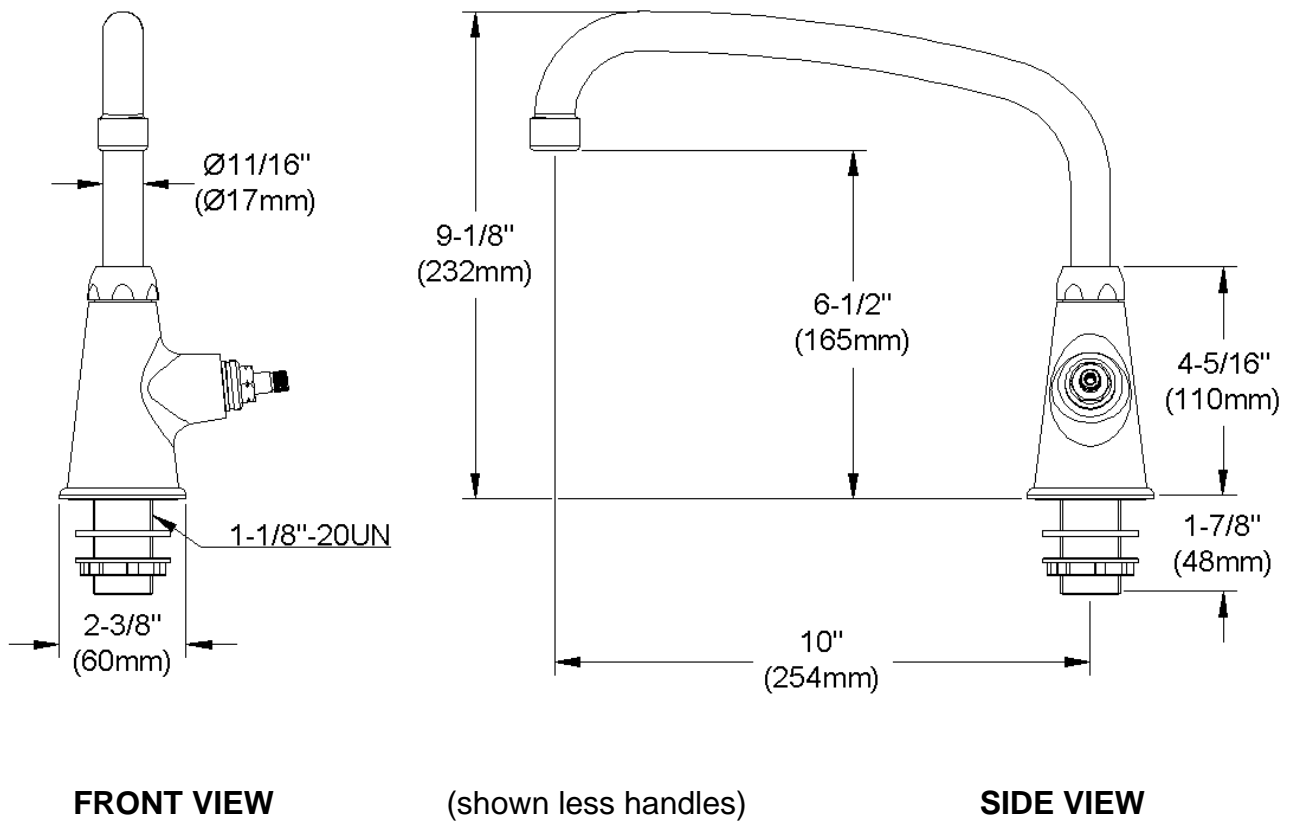

ELKAY[®]

SPECIFICATIONS

Commercial Faucet Model LK535AT10T4 Deck Mount Single Hole Arc Tube 10"

GENERAL FEATURES

- Quarter turn ceramic disc cartridge
- Solid brass construction
- Chrome finish
- Replacement cartridge A70001 for cold
- Includes spout swing restriction pin
- Single control

COMPLIES WITH:

- ASME/ANSI A112.18.1
- CSA B125-01
- NSF/ANSI 61
- ADA
- UPC/CUPC
- IAPMO Listed

Wristblade Handle 4 inch, Two Piece

Replacement Handle A55387
Replacement Escutcheon A55391

Job Name:	Item #:
Notes:	
Architect/Engineer Approval:	Date: 10/21/2005