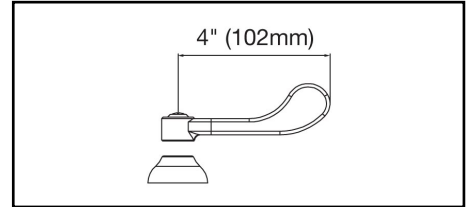

ELKAY[®]

SPECIFICATIONS

Commercial Faucet Model LK535AT10T4 Deck Mount Single Hole Arc Tube 10"

GENERAL FEATURES

- Quarter turn ceramic disc cartridge
- Solid brass construction
- Chrome finish
- Replacement cartridge A70001 for cold
- Includes spout swing restriction pin
- Single control

COMPLIES WITH:

- ASME/ANSI A112.18.1
- CSA B125-01
- NSF/ANSI 61
- ADA
- UPC/CUPC
- IAPMO Listed

Wristblade Handle 4 inch, Two Piece

Replacement Handle A55387
Replacement Escutcheon A55391

Job Name:	Item #:
Notes:	
Architect/Engineer Approval:	Date: 10/21/2005