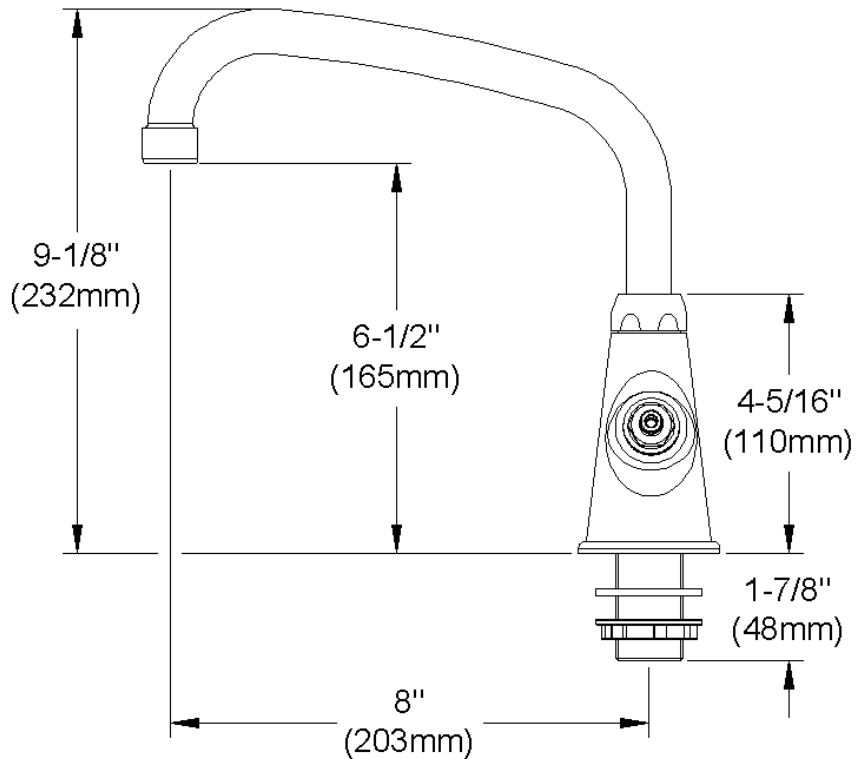

#### GENERAL FEATURES

- Quarter turn ceramic disc cartridge
- Solid brass construction
- Chrome Finish
- Replacement cartridge A70001 for cold
- Replacement cartridge A70002 for hot
- Includes spout swing restriction pin
- Dual control

#### COMPLIES WITH:

- ASME/ANSI A112.18.1
- CSA B125-01
- NSF/ANSI 61
- ADA
- UPC/CUPC
- IAPMO Listed

Wristblade Handle 6 inch, Two Piece

Replacement Handle A55388  
Replacement Escutcheon A55391

**FRONT VIEW**