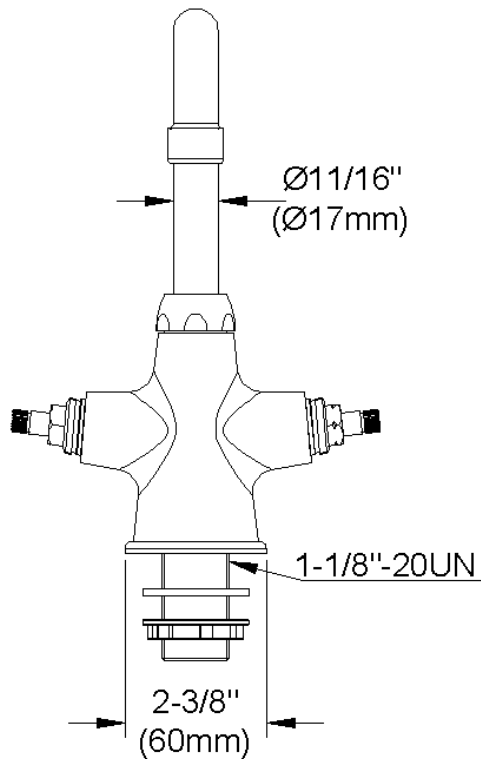

### Commercial Faucet Model LK500AT08T6 Deck Mount Single Hole Arc Tube 8"

#### GENERAL FEATURES

- Quarter turn ceramic disc cartridge
- Solid brass construction
- Chrome Finish
- Replacement cartridge A70001 for cold
- Replacement cartridge A70002 for hot
- Includes spout swing restriction pin
- Dual control

#### COMPLIES WITH:

- ASME/ANSI A112.18.1
- CSA B125-01
- NSF/ANSI 61
- ADA
- UPC/CUPC
- IAPMO Listed

Wristblade Handle 6 inch, Two Piece

Replacement Handle A55388  
Replacement Escutcheon A55391

**FRONT VIEW**