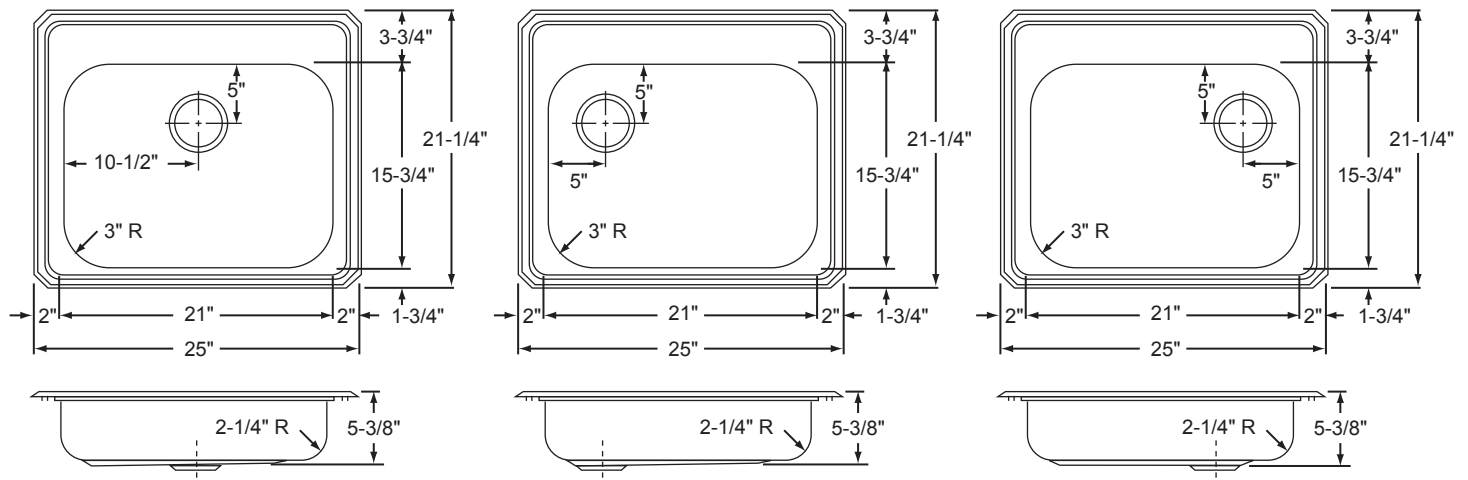

DESIGN FEATURES

Bowl Depth: 5-3/8".
Coved Corners: 3" vertical radius, 2-1/4" horizontal radius.
Bowl and Faucet Deck Recess: 3/16" below outside edge of sink.
Finish: Exposed surfaces are polished to a Bright Satin finish.
Underside: Fully undercoated to dampen sound and prevent condensation.

SINK DIMENSIONS (INCHES)*

Model Number	Overall		Inside Bowl			Cutout in Countertop (1 1/2" Radius Corners)		No. of 1 1/2" Dia. Faucet Holes 4" Centers	3 1/2" Drain Opening	Minimum Cabinet Size	Ship. Wt. Lbs.
	L	W	L	W	D	L	W				
GECR2521	25	21 1/4	21	15 3/4	5 3/8	24 3/8	20 5/8	1, 2, MR2, 3, 4, or 5	Off-Center	30	10 3/4
GECR2521L	25	21 1/4	21	15 3/4	5 3/8	24 3/8	20 5/8	1, 2, MR2, 3, 4, or 5	Left	30	10 3/4
GECR2521R	25	21 1/4	21	15 3/4	5 3/8	24 3/8	20 5/8	1, 2, MR2, 3, 4, or 5	Right	30	10 3/4

*Length is left to right. Width is front to back.

Model GECR2521L3

Hole Drilling Configurations

1-1/2" (38mm) Diameter Faucet Holes on 4" (102mm) Centers

Model GEGR2521 Illustrated

Model GEGR2521L Illustrated

Model GEGR2521R Illustrated

ALL DIMENSIONS IN INCHES, TO CONVERT TO MILLIMETERS MULTIPLY BY 25.4.

In keeping with our policy of continuing product improvement, Elkay reserves the right to change product specifications without notice. Please visit elkay.com for the most current version of Elkay product specification sheets.