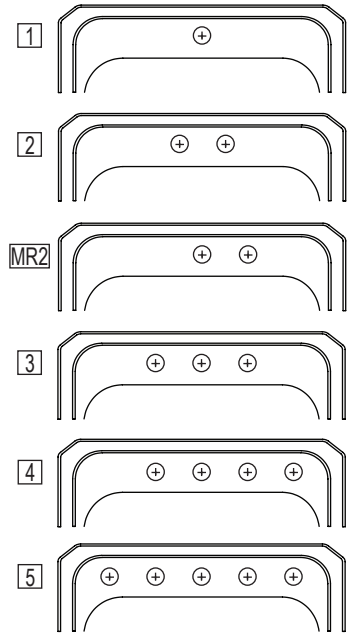

OTHER

Drain Opening: 3-1/2" as illustrated.
Suffix "L" (left) or "R" (right) denotes drain opening located in left or right rear corner of bowl.
Sink complies with ASME A112.19.3/ CSA B45.4

Sinks are listed by IAPMO® as meeting the applicable requirements of the Uniform Plumbing Code®, International Plumbing Code®, and National Plumbing Code of Canada.

SINK DIMENSIONS (INCHES)*

Model Number	Overall		Inside Bowl			Cutout in Countertop (1 1/2" Radius Corners)		No. of 1 1/2" Dia. Faucet Holes 4" Centers	3 1/2" Drain Opening	Minimum Cabinet Size	Ship. Wt. Lbs.
	L	W	L	W	D	L	W				
GECR2521	25	21 1/4	21	15 3/4	5 3/8	24 3/8	20 5/8	1, 2, MR2, 3, 4, or 5	Off-Center	30	10 3/4
GECR2521L	25	21 1/4	21	15 3/4	5 3/8	24 3/8	20 5/8	1, 2, MR2, 3, 4, or 5	Left	30	10 3/4
GECR2521R	25	21 1/4	21	15 3/4	5 3/8	24 3/8	20 5/8	1, 2, MR2, 3, 4, or 5	Right	30	10 3/4

*Length is left to right. Width is front to back.

Model GECR2521L3

Hole Drilling Configurations

1-1/2" (38mm) Diameter Faucet Holes on 4" (102mm) Centers

Model GEGR2521 Illustrated

Model GEGR2521L Illustrated

Model GEGR2521R Illustrated

ALL DIMENSIONS IN INCHES, TO CONVERT TO MILLIMETERS MULTIPLY BY 25.4.

In keeping with our policy of continuing product improvement, Elkay reserves the right to change product specifications without notice. Please visit elkay.com for the most current version of Elkay product specification sheets.