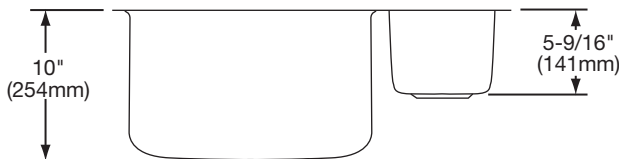

Bowl Depth: 10" (254mm) (large bowl); 5-9/16" (141mm) (small bowl).

Finish: Exposed surfaces are polished to a lustrous highlighted satin finish.

Underside: Fully protected by heavy duty Sound Guard[®] undercoating to dampen sound and prevent condensation.

Utensil Caddy for Rinsing Basket: LKWUCSS.

SINK DIMENSIONS*

Model Number	Overall		Inside Left Bowl			Inside Right Bowl			Cutout in Countertop	Minimum Cabinet Size
	L	W	L	W	D	L	W	D		
ELUH272010R	26 ³ / ₄ (679mm)	20 (508mm)	16 (406mm)	17 ¹ / ₂ (445mm)	10 (254mm)	7 (178mm)	14 ¹ / ₈ (359mm)	5 ⁹ / ₁₆ (141mm)	See Template**	30 (762mm)

*Length is left to right. Width is front to back.

**Template and countertop mounting clips are packed with every sink.

Model ELUH272010R

Installation Profile of ELUH Double Bowl Models

The template provided with each ELUH sink provides the only type of installation recommended by Elkay.