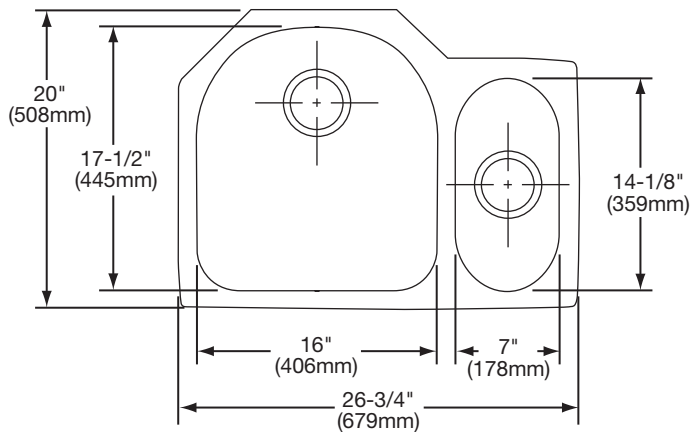

Bowl Depth: 10" (254mm) (large bowl); 5-9/16" (141mm) (small bowl).

Finish: Exposed surfaces are polished to a lustrous highlighted satin finish.

Underside: Fully protected by heavy duty Sound Guard[®] undercoating to dampen sound and prevent condensation.

OTHER

Drain Opening: 3-1/2" (89mm).

NOTE: All Elkay undermount sinks are designed to affix to the underside of any solid surface countertop.

This sink complies with ASME A112.19.3.

This sink is listed by the International Association of Plumbing and Mechanical Officials as meeting the requirements of the Uniform Plumbing Code.

Utensil Caddy for Rinsing Basket: LKWUCSS.

SINK DIMENSIONS*

Model Number	Overall		Inside Left Bowl			Inside Right Bowl			Cutout in Countertop	Minimum Cabinet Size
	L	W	L	W	D	L	W	D		
ELUH272010R	26 ³ / ₄ (679mm)	20 (508mm)	16 (406mm)	17 ¹ / ₂ (445mm)	10 (254mm)	7 (178mm)	14 ¹ / ₈ (359mm)	5 ⁹ / ₁₆ (141mm)	See Template**	30 (762mm)

*Length is left to right. Width is front to back.

**Template and countertop mounting clips are packed with every sink.

Model ELUH272010R

Installation Profile of ELUH Double Bowl Models

The template provided with each ELUH sink provides the only type of installation recommended by Elkay.