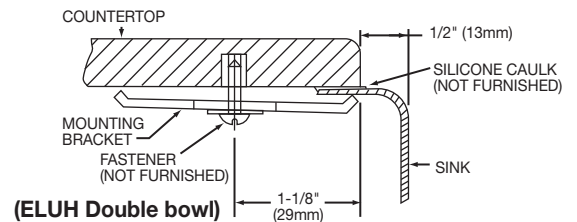

Utensil Caddy for Rinsing Basket: LKWUCSS.

SINK DIMENSIONS*

Model Number	Overall		Inside Left Bowl			Inside Right Bowl			Cutout in Countertop	Minimum Cabinet Size
	L	W	L	W	D	L	W	D		
ELUH272010R	26 ³ / ₄ (679mm)	20 (508mm)	16 (406mm)	17 ¹ / ₂ (445mm)	10 (254mm)	7 (178mm)	14 ¹ / ₈ (359mm)	5 ⁹ / ₁₆ (141mm)	See Template**	30 (762mm)

*Length is left to right. Width is front to back.

**Template and countertop mounting clips are packed with every sink.

Model ELUH272010R

Installation Profile of ELUH Double Bowl Models

The template provided with each ELUH sink provides the only type of installation recommended by Elkay.