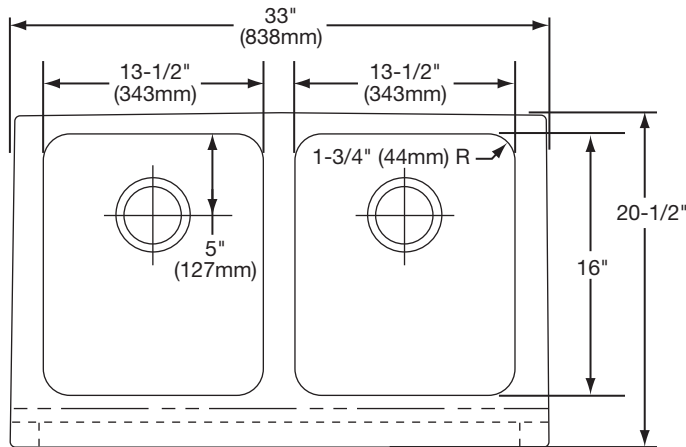

DESIGN FEATURES

Bowl Depth: 7-7/8" (200mm) (ELUHF3320), 10" (254mm) (ELUHF332010).

Apron Height: 8" (203mm)

Coved Corners: 1-3/4" (44mm) vertical and horizontal radius.

Finish: Exposed surfaces are hand blended to a lustrous satin finish.

Elkay

elkayusa.com

2222 Camden Court
Oak Brook, IL 60523

Printed in U.S.A.
©2008 Elkay

(Rev. 10/08) 1-144D

**Gourmet® Undermount
Double Bowl Sink with Apron
Models ELUHF3320 and ELUHF332010**

**ELKAY®
SPECIFICATIONS**

SINK DIMENSIONS*

Model Number	Overall		Inside Each Bowl			Minimum Cabinet Size
	L	W	L	W	D	
ELUHF3320	33 (838mm)	20½" (521mm)	13½" (343mm)	16 (406mm)	7⅞" (200mm)	36 (914mm)
ELUHF332010	33 (838mm)	20½" (521mm)	13½" (343mm)	16 (406mm)	10 (254mm)	36 (914mm)

*Length is left to right. Width is front to back.

TOP VIEW

Model ELUHF3320 Illustrated

SIDE VIEW

Model ELUHF332010 Illustrated

SIDE VIEW