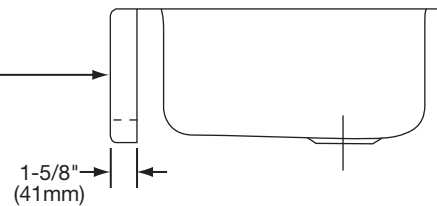

DESIGN FEATURES

Bowl Depth: 7-7/8" (200mm) (ELUHF3320), 10" (254mm) (ELUHF332010).

Apron Height: 8" (203mm)

Coved Corners: 1-3/4" (44mm) vertical and horizontal radius.

Finish: Exposed surfaces are hand blended to a lustrous satin finish.

SINK DIMENSIONS*

Model Number	Overall		Inside Each Bowl			Minimum Cabinet Size
	L	W	L	W	D	
ELUHF3320	33 (838mm)	20½" (521mm)	13½" (343mm)	16 (406mm)	7⅞" (200mm)	36 (914mm)
ELUHF332010	33 (838mm)	20½" (521mm)	13½" (343mm)	16 (406mm)	10 (254mm)	36 (914mm)

*Length is left to right. Width is front to back.

TOP VIEW

Model ELUHF3320 Illustrated

SIDE VIEW

Model ELUHF332010 Illustrated

SIDE VIEW