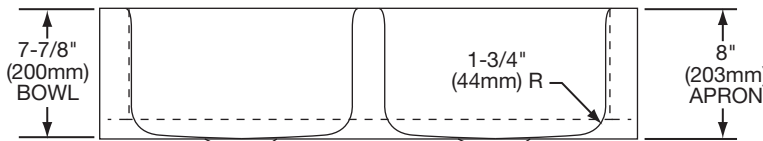

DESIGN FEATURES

Bowl Depth: 7-7/8" (200mm) (ELUHF3320), 10" (254mm) (ELUHF332010).

Apron Height: 8" (203mm)

Coved Corners: 1-3/4" (44mm) vertical and horizontal radius.

Finish: Exposed surfaces are hand blended to a lustrous satin finish.

SINK DIMENSIONS*

Model Number	Overall		Inside Each Bowl			Minimum Cabinet Size
	L	W	L	W	D	
ELUHF3320	33 (838mm)	20½" (521mm)	13½" (343mm)	16 (406mm)	7⅞" (200mm)	36 (914mm)
ELUHF332010	33 (838mm)	20½" (521mm)	13½" (343mm)	16 (406mm)	10 (254mm)	36 (914mm)

*Length is left to right. Width is front to back.

TOP VIEW

Model ELUHF3320 Illustrated

SIDE VIEW

Model ELUHF332010 Illustrated

SIDE VIEW