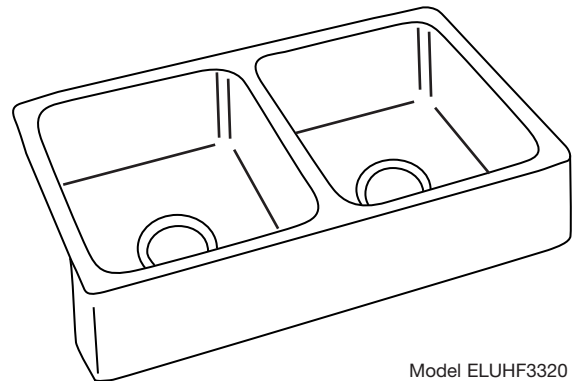

DESIGN FEATURES

Bowl Depth: 7-7/8" (200mm) (ELUHF3320), 10" (254mm) (ELUHF332010).

Apron Height: 8" (203mm)

Coved Corners: 1-3/4" (44mm) vertical and horizontal radius.

Finish: Exposed surfaces are hand blended to a lustrous satin finish.

OTHER

Drain Opening: 3-1/2" (89mm).

Installation: See illustrated profile below.

These sinks comply with ASME A112.19.3.

OPTIONAL ACCESSORIES

Bottom Grid: LKWOBG1316SS.

Cutting Boards: CB1613, CB1713, CBR1316, CBS1316.

Drain: LK99.

Mounting Clip: LKUCLIP8 (2 packages required).

Rinsing Baskets: LKWRB1316SS, LKWERBSS.

Utensil Caddy for Rinsing Basket: LKWUCSS.

Model ELUHF3320

Installation Profile of ELUHF Model

Elkay recommends ELUHF sinks are installed with a 1/2" reveal as shown.

SINK DIMENSIONS*

Model Number	Overall		Inside Each Bowl			Minimum Cabinet Size
	L	W	L	W	D	
ELUHF3320	33 (838mm)	20½" (521mm)	13½" (343mm)	16 (406mm)	7⅞" (200mm)	36 (914mm)
ELUHF332010	33 (838mm)	20½" (521mm)	13½" (343mm)	16 (406mm)	10 (254mm)	36 (914mm)