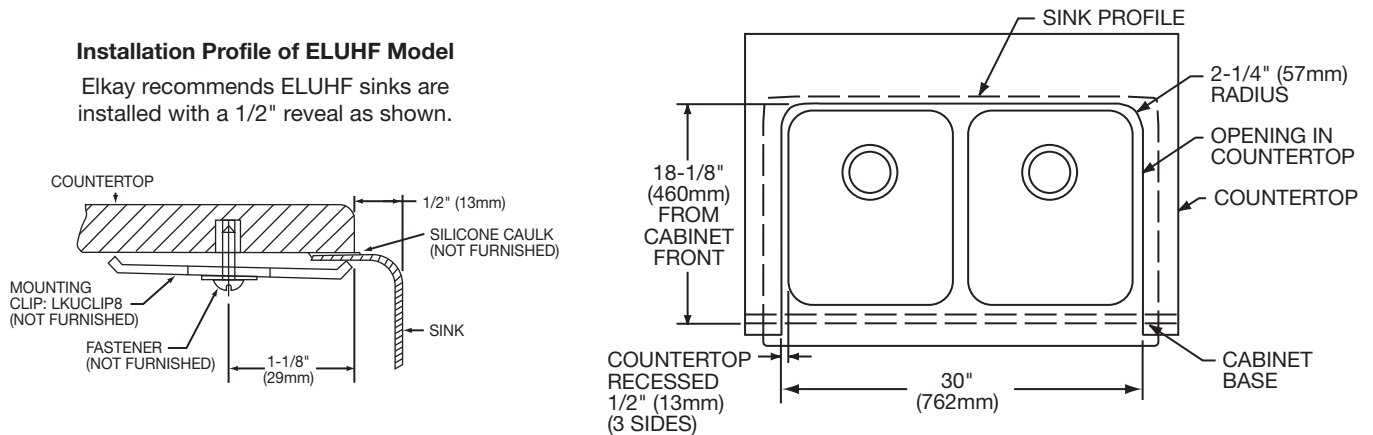

DESIGN FEATURES

Bowl Depth: 7-7/8" (200mm) (ELUHF3320), 10" (254mm) (ELUHF332010).

Apron Height: 8" (203mm)

Coved Corners: 1-3/4" (44mm) vertical and horizontal radius.

Finish: Exposed surfaces are hand blended to a lustrous satin finish.

Drain: LK99.

Mounting Clip: LKUCLIP8 (2 packages required).

Rinsing Baskets: LKWRB1316SS, LKWERBSS.

Utensil Caddy for Rinsing Basket: LKWUCSS.

Model ELUHF3320

Installation Profile of ELUHF Model

Elkay recommends ELUHF sinks are installed with a 1/2" reveal as shown.

SINK DIMENSIONS*

Model Number	Overall		Inside Each Bowl			Minimum Cabinet Size
	L	W	L	W	D	
ELUHF3320	33 (838mm)	20½" (521mm)	13½" (343mm)	16 (406mm)	7⅞" (200mm)	36 (914mm)
ELUHF332010	33 (838mm)	20½" (521mm)	13½" (343mm)	16 (406mm)	10 (254mm)	36 (914mm)