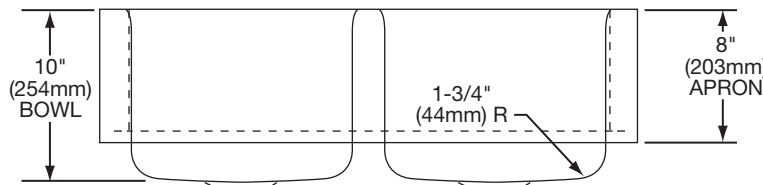

DESIGN FEATURES

Bowl Depth: 7-7/8" (200mm) (ELUHF3320), 10" (254mm) (ELUHF332010).

Apron Height: 8" (203mm)

Coved Corners: 1-3/4" (44mm) vertical and horizontal radius.

Finish: Exposed surfaces are hand blended to a lustrous satin finish.

SINK DIMENSIONS*

Model Number	Overall		Inside Each Bowl			Minimum Cabinet Size
	L	W	L	W	D	
ELUHF3320	33 (838mm)	20½" (521mm)	13½" (343mm)	16 (406mm)	7⅞" (200mm)	36 (914mm)
ELUHF332010	33 (838mm)	20½" (521mm)	13½" (343mm)	16 (406mm)	10 (254mm)	36 (914mm)

*Length is left to right. Width is front to back.

TOP VIEW

Model ELUHF3320 Illustrated

SIDE VIEW

Model ELUHF332010 Illustrated

SIDE VIEW