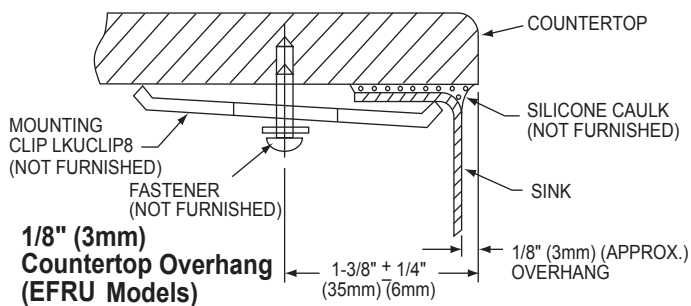

SINK DIMENSIONS*

Model Number	Overall		Inside Bowl			Cutout in Countertop	Minimum Cabinet Size
	L	W	L	W	D		
EFRU2816	30 1/2 (775mm)	18 1/2 (470mm)	28 (711mm)	16 (406mm)	8 (203mm)	See Template**	36 (914mm)
EFRU281610	30 1/2 (775mm)	18 1/2 (470mm)	28 (711mm)	16 (406mm)	10 (254mm)	See Template**	36 (914mm)

*Length is left to right. Width is front to back.

**Template is packed with every sink.

Installation Profile of EFRU Models

The template provided with each EFRU sink provides the only type of installation recommended by Elkay