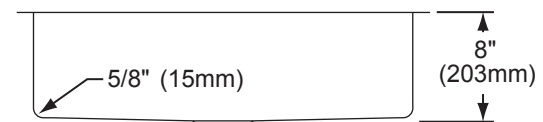

SINK DIMENSIONS*

Model Number	Overall		Inside Bowl			Cutout in Countertop	Minimum Cabinet Size
	L	W	L	W	D		
EFRU2816	30 1/2 (775mm)	18 1/2 (470mm)	28 (711mm)	16 (406mm)	8 (203mm)	See Template**	36 (914mm)
EFRU281610	30 1/2 (775mm)	18 1/2 (470mm)	28 (711mm)	16 (406mm)	10 (254mm)	See Template**	36 (914mm)

*Length is left to right. Width is front to back.

**Template is packed with every sink.

Installation Profile of EFRU Models

The template provided with each EFRU sink provides the only type of installation recommended by Elkay