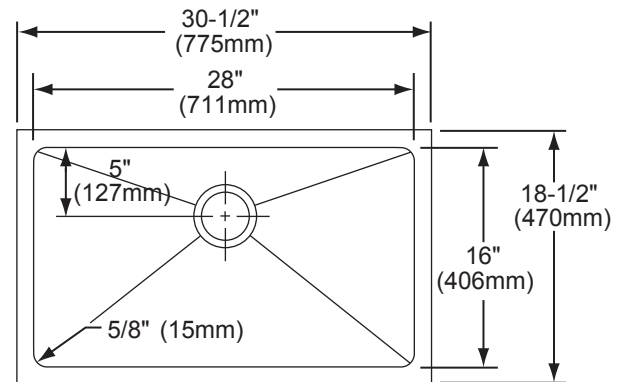

DESIGN FEATURES

Bowl Depth: 8" (203mm) (EFRU2816), 10" (254mm) (EFRU281610).

Coved Corners: Approximately 5/8" (15mm).

Finish: Exposed surfaces have a Polished Satin finish.

Underside: Fully protected by heavy duty Sound Guard® under-coating designed to reduce condensation and dampen sound.

OTHER

Drain Opening: 3-1/2" (89mm).

NOTE: All Elkay undermount sinks are designed to attach to the underside of any solid surface countertop.

Sink complies with ASME A112.19.3-2008 / CSA B45.4-08

Model EFRU281610

SINK DIMENSIONS*

Model Number	Overall		Inside Bowl			Cutout in Countertop	Minimum Cabinet Size
	L	W	L	W	D		
EFRU2816	30 1/2 (775mm)	18 1/2 (470mm)	28 (711mm)	16 (406mm)	8 (203mm)	See Template**	36 (914mm)
EFRU281610	30 1/2 (775mm)	18 1/2 (470mm)	28 (711mm)	16 (406mm)	10 (254mm)	See Template**	36 (914mm)

*Length is left to right. Width is front to back.

**Template is packed with every sink.

Installation Profile of EFRU Models

The template provided with each EFRU sink provides the only type of installation recommended by Elkay