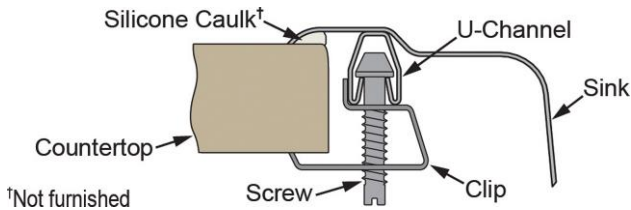

PRODUCT SPECIFICATIONS

Gourmet (Lustertone®) Stainless Steel Single Bowl Top Mount Sink + Faucet Kit. Overall dimensions are 22" x 22" x 10-1/8". Sink is manufactured from 18 gauge 304 Stainless Steel with a Lustrous Highlighted Satin finish, Center drain placement and Full spray sides and bottom.

Installation Type:	Top Mount
Material:	304 Stainless Steel
Finish:	Lustrous Highlighted Satin
Gauge:	18
Sound Deadening:	Full spray sides and bottom
Number of Bowls:	1
Sink Dimensions:	22" x 22" x 10-1/8"
Bowl 1 Dimensions:	19" x 16" x 10"
Drain Size:	3-1/2" (89mm)
Drain Location:	Center
Minimum Cabinet Size:	27"
Mounting Hardware:	Part # 64090012 included for countertops up to 3/4" (19mm) thick
Cutout Template #:	1000001248

Template is available for download at [elkay.com](#)

Cutout Dimensions for Top Mount Installation:

21-3/8" x 21-3/8" (543mm x 543mm) with 1-1/2" (38mm) corner radius

Installation Profile:

OPTIONAL ACCESSORIES

Cutting Board:	CB1713, CBS1316
Drain:	LK99
Hardware:	LK364, LK463
Rinsing Basket:	LKWRB1418SS, LKWERBSS
Sinkmate:	LKSM17, LKSMHOOK, LKSMSPONGE, LKSMHSL
Soap Dispenser:	LKGT1054

PART: _____ QTY: _____

PROJECT: _____

CONTACT: _____

DATE: _____

NOTES: _____

APPROVAL: _____

In keeping with our policy of continuing product improvement, Elkay reserves the right to change product specifications without notice. Please visit [elkay.com](#) for the most current version of Elkay product specification sheets. This specification describes an Elkay product with design, quality, and functional benefits to the user. When making a comparison of other producers' offerings, be certain these features are not overlooked.