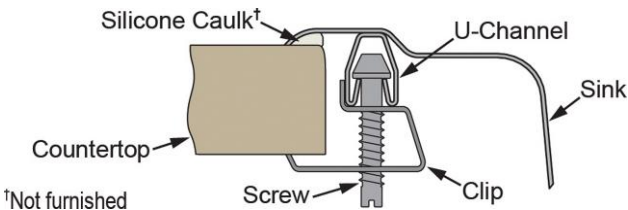

Installation Profile:

PART: _____ QTY: _____

PROJECT: _____

CONTACT: _____

DATE: _____

NOTES: _____

APPROVAL: _____