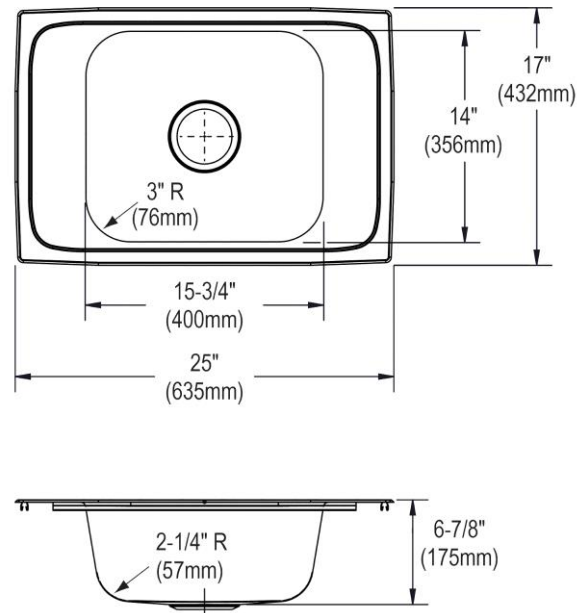

AMERICAN PRIDE. A LIFETIME TRADITION.

Like your family, the Elkay family has values and traditions that endure. For almost a century, Elkay has been a family-owned and operated company, providing thousands of jobs that support our families and communities.

Sinks are listed by IAPMO® as meeting the applicable requirements of the Uniform Plumbing Code®, International Plumbing Code®, and National Plumbing Code of Canada.

Product Compliance: BUY AMERICAN ACT
ASME A112.19.3/CSA B45.4

[Clean and Care Manual (PDF)](#)

[Installation Instructions (PDF)](#)

[Limited Lifetime Warranty (PDF)](#)

Similar models are available with: ADA Depths, included accessories (kit)