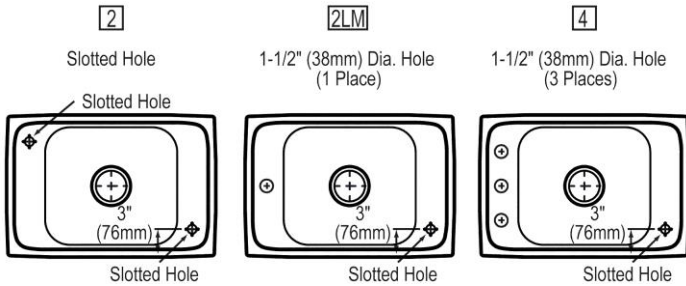

PRODUCT SPECIFICATIONS

Celebrity® Stainless Steel Single Bowl Top Mount Sink. Overall dimensions are 25" x 17" x 6-7/8". Sink is manufactured from 20 gauge 304 Stainless Steel with a Brushed Satin finish, Center drain placement and Full spray sides and bottom.

Installation Type:	Top Mount
Material:	304 Stainless Steel
Finish:	Brushed Satin
Gauge:	20
Sound Deadening:	Full spray sides and bottom
Number of Bowls:	1
Sink Dimensions:	25" x 17" x 6-7/8"
Bowl 1 Dimensions:	15-3/4" x 14" x 6-3/4"
Drain Size:	3-1/2" (89mm)
Drain Location:	Center
Minimum Cabinet Size:	30"
Mounting Hardware:	Part # 64090012 included for countertops up to 3/4" (19mm) thick
Cutout Template #:	1000001246

Template is available for download at [elkay.com](#)

Cutout Dimensions for Top Mount Installation:

24-3/8" x 16-3/8" (619mm x 416mm) with 1-1/2" (38mm) corner radius

Hole Drilling Configurations:

1-1/2" (38mm) Diameter Faucet Holes on 4" (102mm) Centers
1-1/8" (29mm) Diameter Slotted Hole