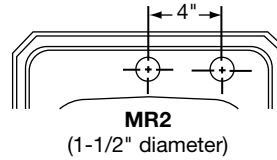

Model Number	Overall		Inside Bowl			Cutout in Countertop (1 1/2" Radius Corners)		No. of 1/4" or 1/2" Dia. Faucet Holes 4" Center	Minimum Cabinet Size
	L	W	L	W	D	L	W		
BCRA150C	15	15	12	10	6 1/8	14 3/8	14 3/8	2	18
BCR15	15	15	12	10	6 1/8	14 3/8	14 3/8	1, 2, MR2 or 3	18

*Length is left to right. Width is front to back.

Model BCR152 Illustrated

HOLE DRILLING CONFIGURATIONS

ALL DIMENSIONS IN INCHES, TO CONVERT TO MILLIMETERS MULTIPLY BY 25.4.

In keeping with our policy of continuing product improvement, Elkay reserves the right to change product specifications without notice.