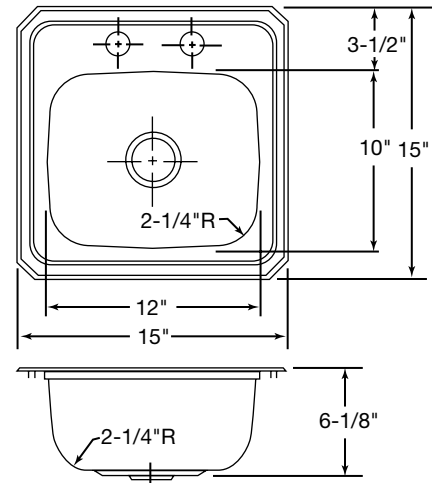

DESIGN FEATURES

Bowl Depth: 6-1/8".

Coved Corners: 2-1/4" vertical and horizontal radius.

Bowl and Faucet Deck Recess: 3/16" total recess below outside edge of sink.

Finish: Exposed surfaces are machine polished to a highlighted bright finish.

OTHER

Drain opening: 2".

NOTE: Unless otherwise specified, sink is furnished with 2 faucet holes as shown.

Complies with ANSI Standard A112.19.3.

This sink is listed by the International Association of Plumbing and Mechanical Officials as meeting the requirements of the Uniform Plumbing Code.

Model Number	Overall		Inside Bowl			Cutout in Countertop (1 1/2" Radius Corners)		No. of 1/4" or 1/2" Dia. Faucet Holes 4" Center	Minimum Cabinet Size
	L	W	L	W	D	L	W		
BCRA150C	15	15	12	10	6 1/8	14 3/8	14 3/8	2	18
BCR15	15	15	12	10	6 1/8	14 3/8	14 3/8	1, 2, MR2 or 3	18

*Length is left to right. Width is front to back.

Model BCR152 Illustrated

HOLE DRILLING CONFIGURATIONS

ALL DIMENSIONS IN INCHES, TO CONVERT TO MILLIMETERS MULTIPLY BY 25.4.

In keeping with our policy of continuing product improvement, Elkay reserves the right to change product specifications without notice.