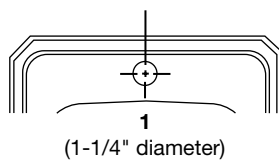

DESIGN FEATURES

Bowl Depth: 6-1/8".

Coved Corners: 2-1/4" vertical and horizontal radius.

Bowl and Faucet Deck Recess: 3/16" total recess below outside edge of sink.

Finish: Exposed surfaces are machine polished to a highlighted bright finish.

OTHER

Drain opening: 2".

NOTE: Unless otherwise specified, sink is furnished with 2 faucet holes as shown.

Complies with ANSI Standard A112.19.3.

This sink is listed by the International Association of Plumbing and Mechanical Officials as meeting the requirements of the Uniform Plumbing Code.

Model Number	Overall		Inside Bowl			Cutout in Countertop (1 1/2" Radius Corners)		No. of 1/4" or 1/2" Dia. Faucet Holes 4" Center	Minimum Cabinet Size
	L	W	L	W	D	L	W		
BCRA150C	15	15	12	10	6 1/8	14 3/8	14 3/8	2	18
BCR15	15	15	12	10	6 1/8	14 3/8	14 3/8	1, 2, MR2 or 3	18

*Length is left to right. Width is front to back.

Model BCR152 Illustrated

HOLE DRILLING CONFIGURATIONS

ALL DIMENSIONS IN INCHES, TO CONVERT TO MILLIMETERS MULTIPLY BY 25.4.

In keeping with our policy of continuing product improvement, Elkay reserves the right to change product specifications without notice.