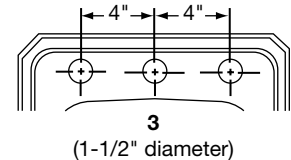

Model Number	Overall		Inside Bowl			Cutout in Countertop (1 1/2" Radius Corners)		No. of 1/4" or 1/2" Dia. Faucet Holes 4" Center	Minimum Cabinet Size
	L	W	L	W	D	L	W		
BCRA150C	15	15	12	10	6 1/8	14 3/8	14 3/8	2	18
BCR15	15	15	12	10	6 1/8	14 3/8	14 3/8	1, 2, MR2 or 3	18

*Length is left to right. Width is front to back.

Model BCR152 Illustrated

HOLE DRILLING CONFIGURATIONS

ALL DIMENSIONS IN INCHES, TO CONVERT TO MILLIMETERS MULTIPLY BY 25.4.

In keeping with our policy of continuing product improvement, Elkay reserves the right to change product specifications without notice.