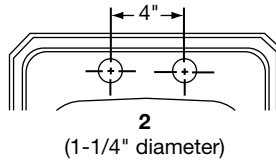

OTHER

Drain opening: 2".

NOTE: Unless otherwise specified, sink is furnished with 2 faucet holes as shown.

Complies with ANSI Standard A112.19.3.

This sink is listed by the International Association of Plumbing and Mechanical Officials as meeting the requirements of the Uniform Plumbing Code.

Model Number	Overall		Inside Bowl			Cutout in Countertop (1 1/2" Radius Corners)		No. of 1/4" or 1/2" Dia. Faucet Holes 4" Center	Minimum Cabinet Size
	L	W	L	W	D	L	W		
BCRA150C	15	15	12	10	6 1/8	14 3/8	14 3/8	2	18
BCR15	15	15	12	10	6 1/8	14 3/8	14 3/8	1, 2, MR2 or 3	18

*Length is left to right. Width is front to back.

Model BCR152 Illustrated

HOLE DRILLING CONFIGURATIONS

ALL DIMENSIONS IN INCHES, TO CONVERT TO MILLIMETERS MULTIPLY BY 25.4.

In keeping with our policy of continuing product improvement, Elkay reserves the right to change product specifications without notice.