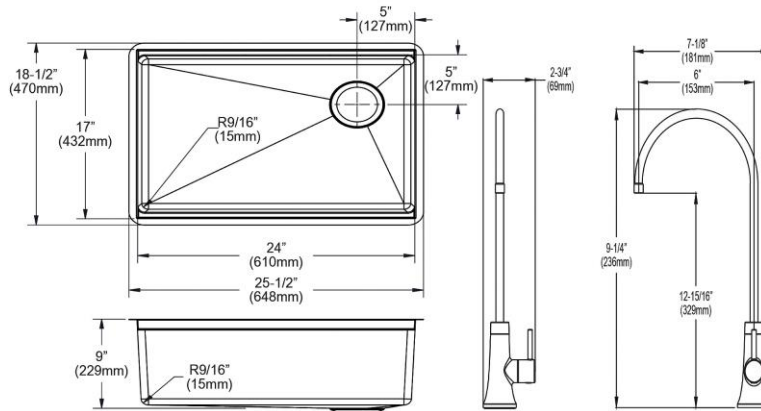

Optional Accessories		
LK99	Elkay Deluxe 3-1/2" Drain Type 304 Stainless Steel Body Strainer Basket Rubber Seal and Tailpiece Spec Sheet (PDF)	
LKAV3031LS	Elkay Avado Single Hole Kitchen Faucet with Pull-down Spray and Forward Only Lever Handle Lustrous Steel Spec Sheet (PDF)	
LKAV4061LS	Elkay Avado Single Hole Kitchen Faucet with Semi-professional Spout Forward Only Lever Handle Lustrous Steel Spec Sheet (PDF)	
LKEC2041LS	Elkay Explore Single Hole Kitchen Faucet with Pull-down Spray and Forward Only Lever Handle Lustrous Steel Spec Sheet (PDF)	
ERF750	Elkay 750-gallon Residential Replacement Filter Spec Sheet (PDF)	

In keeping with our policy of continuing product improvement, Elkay reserves the right to change product specifications without notice. Please visit elkay.com for the most current version of Elkay product specification sheets. This specification describes an Elkay product with design, quality, and functional benefits to the user. When making a comparison of other producers' offerings, be certain these features are not overlooked.