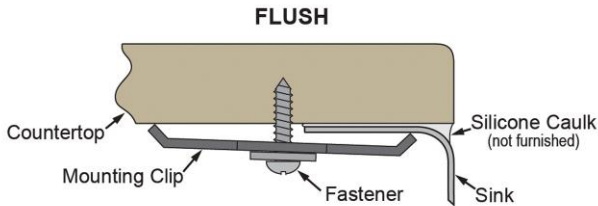

### PRODUCT SPECIFICATIONS

Elkay Crosstown<sup>®</sup> 16 Gauge Workstation Stainless Steel, 25-1/2" x 18-1/2" x 9" Single Bowl Undermount Sink Kit with Filtered Beverage Faucet. Sink is manufactured from 16 gauge 304 Stainless Steel with a Stainless Steel finish, Rear Right drain placement, and Full spray sides and bottom with Sides and Bottom pads.

### Installation Profile:

Designed to affix to the underside of any solid surface countertop.

**Included with Product:**

**LKAV71FLS Beverage Faucet and Filter with sink, wood cutting board, wood-handled colander & drying rack, roll-up drying rack, bottom grid(s), drain(s)**