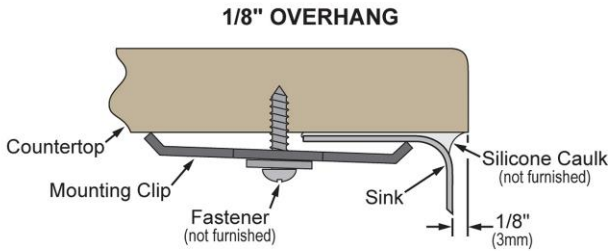

PRODUCT SPECIFICATIONS

Elkay Crosstown® 18 Gauge Stainless Steel 35-7/8" x 20-1/4" x 9", Equal Double Bowl Farmhouse Sink & Faucet Kit with Aqua Divide & Bottom Grid & Drain. Sink is manufactured from 18 gauge 304 Stainless Steel with a Polished Satin finish, Rear Center drain placement, and Full spray sides and bottom with Sides and Bottom pads.

Installation Type:	Farmhouse
Material:	304 Stainless Steel
Finish:	Polished Satin
Gauge:	18
Sound Deadening:	Full spray sides and bottom with Sides and Bottom pads
Number of Bowls:	2
Sink Dimensions:	35-7/8" x 20-1/4" x 9"
Bowl 1 Dimensions:	14-1/2" x 17" x 9"
Bowl 2 Dimensions:	14-1/2" x 17" x 9"
Drain Size:	3-1/2" (89mm)
Drain Location:	Rear Center
Minimum Cabinet Size:	36"
Mounting Hardware:	Included
Template Included:	No

Included with Product: 2x Custom fit bottom grid CTXBG1316,
2x deep strainer drain LKDD and faucet LKAV2061CR

AMERICAN PRIDE. A LIFETIME TRADITION.
Like your family, the Elkay family has values and traditions that endure. For almost a century, Elkay has been a family-owned and operated company, providing thousands of jobs that support our families and communities.

Installation Profile:

Designed to affix to the underside of any solid surface countertop.

PART: _____ QTY: _____
PROJECT: _____
CONTACT: _____
DATE: _____
NOTES: _____
APPROVAL: _____

In keeping with our policy of continuing product improvement, Elkay reserves the right to change product specifications without notice. Please visit elkay.com for the most current version of Elkay product specification sheets. This specification describes an Elkay product with design, quality, and functional benefits to the user. When making a comparison of other producers' offerings, be certain these features are not overlooked.