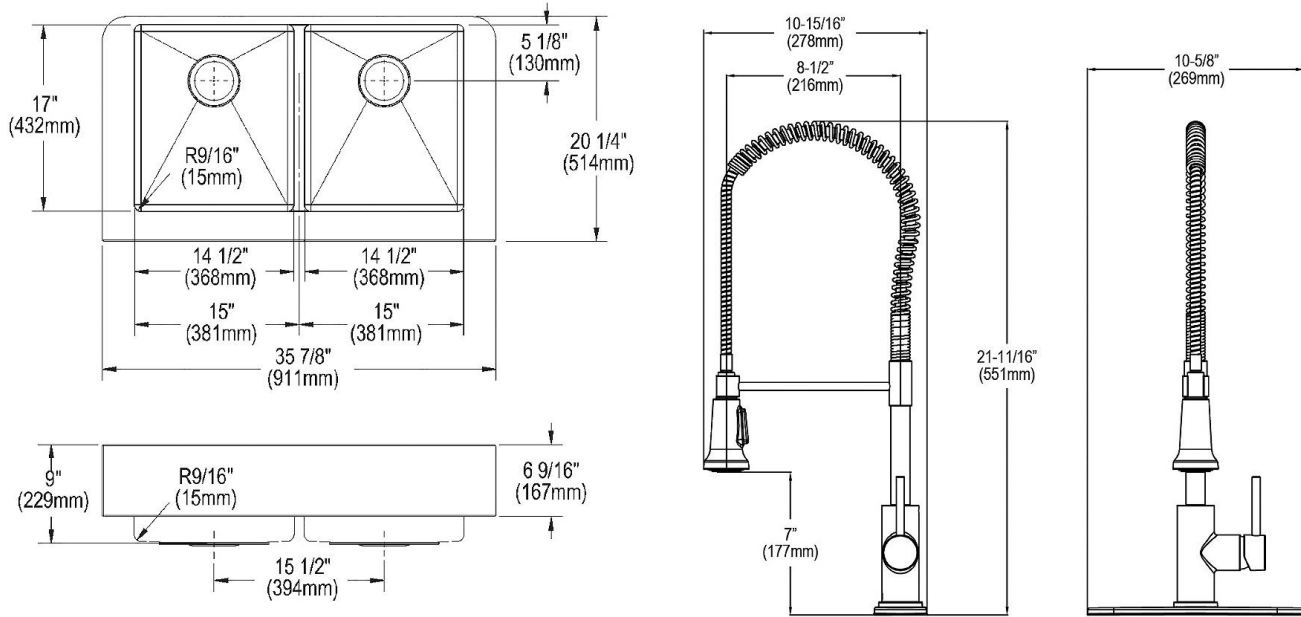

Installation Type:	Farmhouse
Material:	304 Stainless Steel
Finish:	Polished Satin
Gauge:	18
Sound Deadening:	Full spray sides and bottom with Sides and Bottom pads
Number of Bowls:	2
Sink Dimensions:	35-7/8" x 20-1/4" x 9"
Bowl 1 Dimensions:	14-1/2" x 17" x 9"
Bowl 2 Dimensions:	14-1/2" x 17" x 9"
Drain Size:	3-1/2" (89mm)
Drain Location:	Rear Center
Minimum Cabinet Size:	36"
Mounting Hardware:	Included
Template Included:	No

Installation Profile:

Designed to affix to the underside of any solid surface countertop.

PART: _____ QTY: _____
PROJECT: _____
CONTACT: _____
DATE: _____
NOTES: _____
APPROVAL: _____

In keeping with our policy of continuing product improvement, Elkay reserves the right to change product specifications without notice. Please visit elkay.com for the most current version of Elkay product specification sheets. This specification describes an Elkay product with design, quality, and functional benefits to the user. When making a comparison of other producers' offerings, be certain these features are not overlooked.

Optional Accessories		
CTXBG1316	Elkay Crosstown Stainless Steel 13" x 15-1/2" x 1-1/4" Bottom Grid Spec Sheet (PDF)	
LKDD	Elkay 3-1/2" Drain Fitting Deep Strainer Basket Spec Sheet (PDF)	

In keeping with our policy of continuing product improvement, Elkay reserves the right to change product specifications without notice. Please visit elkay.com for the most current version of Elkay product specification sheets. This specification describes an Elkay product with design, quality, and functional benefits to the user. When making a comparison of other producers' offerings, be certain these features are not overlooked.