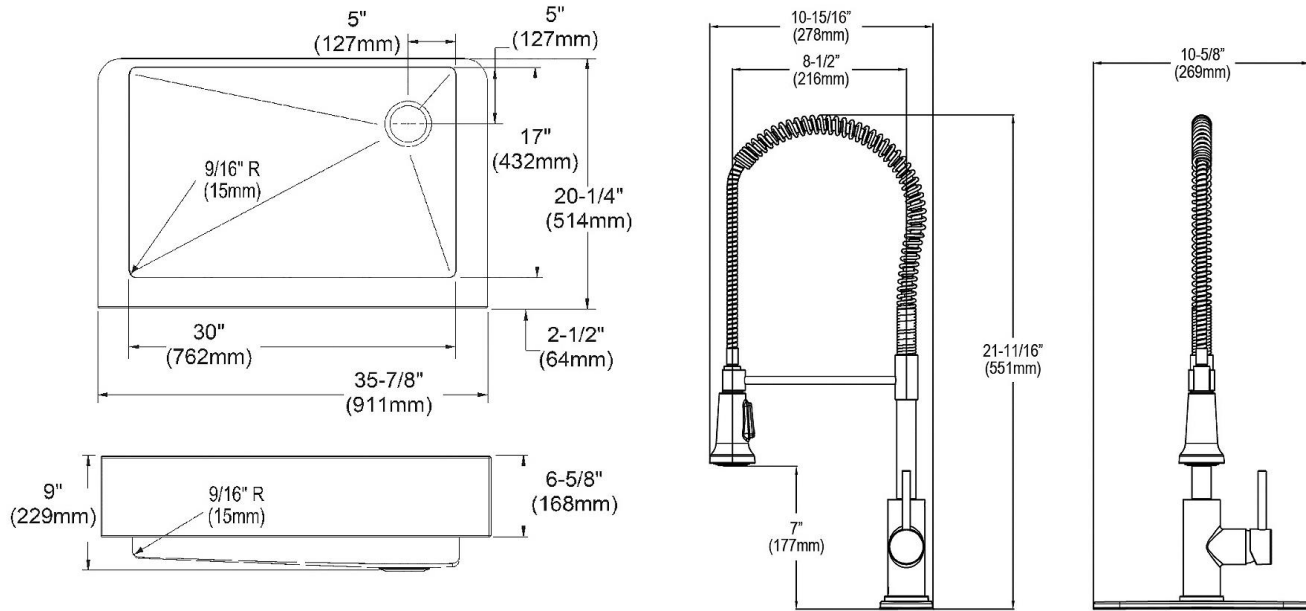

Installation Type:	Farmhouse
Material:	304 Stainless Steel
Finish:	Polished Satin
Gauge:	18
Sound Deadening:	Full spray sides and bottom with Sides and Bottom pads
Number of Bowls:	1
Sink Dimensions:	35-7/8" x 20-1/4" x 9"
Bowl 1 Dimensions:	30" x 17" x 9"
Drain Size:	3-1/2" (89mm)
Drain Location:	Rear Right
Minimum Cabinet Size:	36"
Mounting Hardware:	Included
Template Included:	No

Product Compliance: ASME A112.19.3/CSA B45.4
Faucet: ASME A112.18.1/CSA B125.1
NSF 61
NSF 372 (lead free)
Accessory: ASME A112.18.2/CSA B125.2

Installation Profile:

Designed to affix to the underside of any solid surface countertop.

Optional Accessories		
CTXBG2916	Elkay Crosstown Stainless Steel 29-1/4" x 16-1/4" x 1-1/4" Bottom Grid Spec Sheet (PDF)	
LKDD	Elkay 3-1/2" Drain Fitting Deep Strainer Basket Spec Sheet (PDF)	

In keeping with our policy of continuing product improvement, Elkay reserves the right to change product specifications without notice. Please visit elkay.com for the most current version of Elkay product specification sheets. This specification describes an Elkay product with design, quality, and functional benefits to the user. When making a comparison of other producers' offerings, be certain these features are not overlooked.