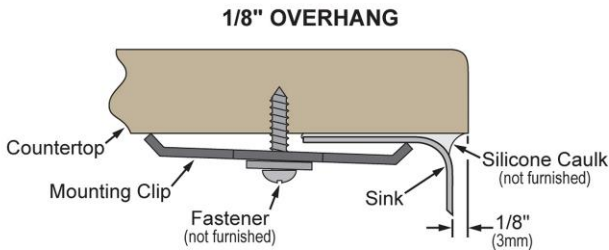

Installation Profile:

Designed to affix to the underside of any solid surface countertop.

[Clean and Care Manual (PDF)](#)
[Installation Instructions (PDF) - 000000196](#)
[Installation Instructions (PDF) - 1000005235 drain](#)
[Warranty (PDF)](#)

PART: _____ QTY: _____
PROJECT: _____
CONTACT: _____
DATE: _____
NOTES: _____
APPROVAL: _____

In keeping with our policy of continuing product improvement, Elkay reserves the right to change product specifications without notice. Please visit elkay.com for the most current version of Elkay product specification sheets. This specification describes an Elkay product with design, quality, and functional benefits to the user. When making a comparison of other producers' offerings, be certain these features are not overlooked.