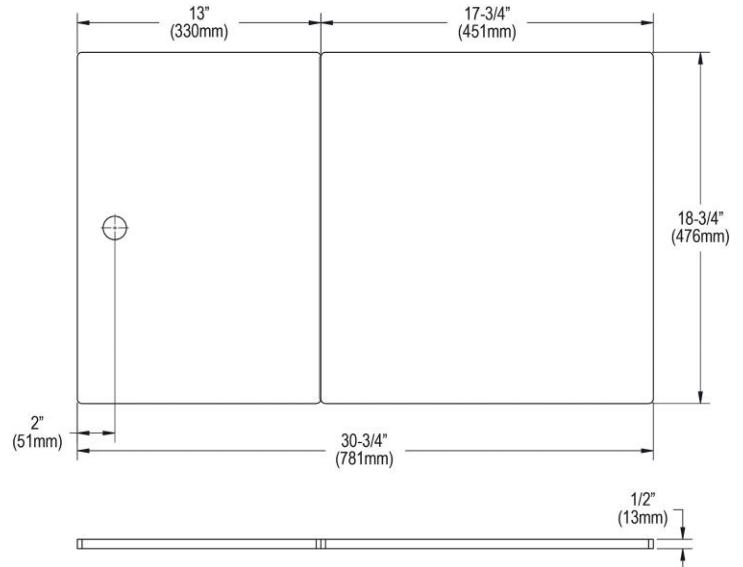

Material:	Polymer
Finish:	Black (BK)
Dimensions:	30-3/4" x 18-3/4" x 1/2"

AMERICAN PRIDE. A LIFETIME TRADITION.
Like your family, the Elkay family has values and traditions that endure. For almost a century, Elkay has been a family-owned and operated company, providing thousands of jobs that support our families and communities.

Accessory: **BUY AMERICAN ACT**
[Clean and Care Manual (PDF)](#)
[Clean and Care Manual (PDF)](#)
[Warranty (PDF)](#)