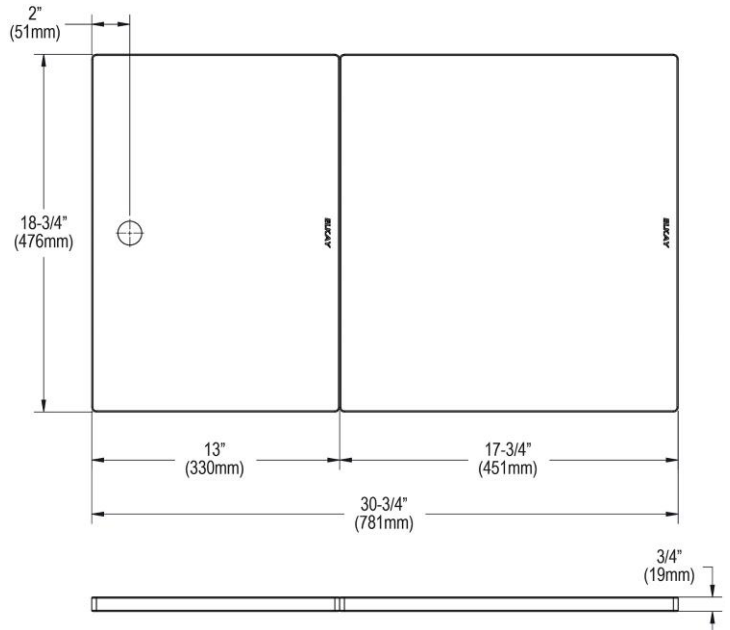

PART: _____ QTY: _____
PROJECT: _____
CONTACT: _____
DATE: _____
NOTES: _____
APPROVAL: _____

In keeping with our policy of continuing product improvement, Elkay reserves the right to change product specifications without notice. Please visit elkay.com for the most current version of Elkay product specification sheets. This specification describes an Elkay product with design, quality, and functional benefits to the user. When making a comparison of other producers' offerings, be certain these features are not overlooked.