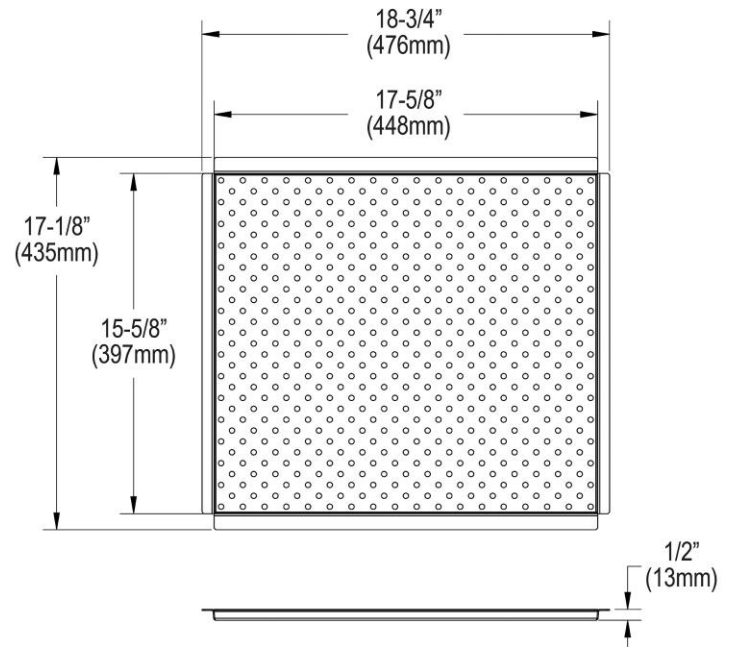

PART: _____ QTY: _____
PROJECT: _____
CONTACT: _____
DATE: _____
NOTES: _____
APPROVAL: _____

In keeping with our policy of continuing product improvement, Elkay reserves the right to change product specifications without notice. Please visit elkay.com for the most current version of Elkay product specification sheets. This specification describes an Elkay product with design, quality, and functional benefits to the user. When making a comparison of other producers' offerings, be certain these features are not overlooked.