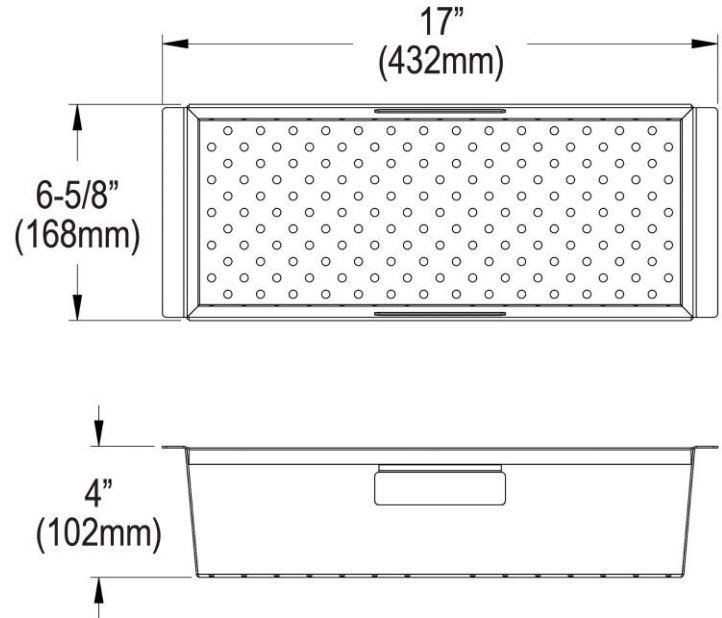

Material:	Stainless Steel
Finish:	Lustrous Satin
Gauge:	18
Dimensions:	17" x 6-5/8" x 4"
Mounting Hardware:	No

AMERICAN PRIDE. A LIFETIME TRADITION.
Like your family, the Elkay family has values and traditions that endure. For almost a century, Elkay has been a family-owned and operated company, providing thousands of jobs that support our families and communities.

Accessory: BUY AMERICAN ACT
[Clean and Care Manual (PDF)](#)
[Warranty (PDF)](#)