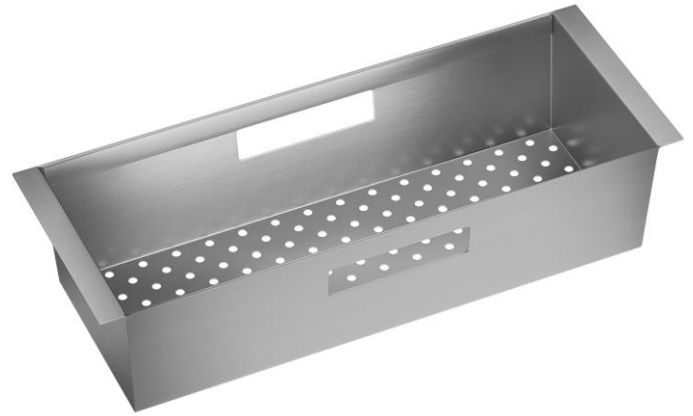

PRODUCT SPECIFICATIONS

Elkay Circuit Chef Stainless Steel 17" x 6-5/8" x 4" Colander. Overall dimensions are 17" x 6-5/8" x 4".

Made of Stainless Steel

Custom designed colanders are:

- Ideal for straining or draining fruits and vegetables.
- Custom designed to fit your sink.

Material:	Stainless Steel
Finish:	Lustrous Satin
Gauge:	18
Dimensions:	17" x 6-5/8" x 4"
Mounting Hardware:	No

AMERICAN PRIDE. A LIFETIME TRADITION.
Like your family, the Elkay family has values and traditions that endure. For almost a century, Elkay has been a family-owned and operated company, providing thousands of jobs that support our families and communities.