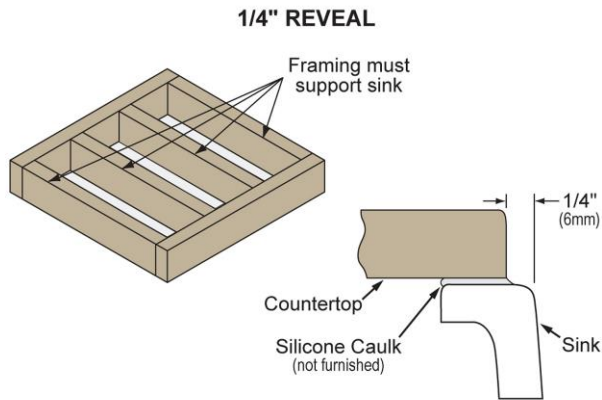

PRODUCT SPECIFICATIONS

Elkay Fireclay 30" x 19-15/16" x 9-1/8" Single Bowl Farmhouse Sink Kit White. Sink is molded from fine fireclay with a durable porcelain glaze providing a finish that is non-porous and resists staining. Naturally sound deadening and Center drain placement.

Installation Type:	Farmhouse, Sink Kits
Material:	Fireclay
Finish:	White (WH)
Number of Bowls:	1
Sink Dimensions:	30" x 19-15/16" x 10-1/16"
Bowl 1 Dimensions:	28-1/2" x 18-5/16" x 9-1/8"
Drain Size:	3-1/2" (89mm)
Drain Location:	Center
Minimum Cabinet Size:	33"
Mounting Hardware:	No
Template Included:	No

White (WH)

Installation Profile:

Designed to affix to the underside of any solid surface countertop.

Included with Product: LKBG2616SS Bottom Grid, LK99FC Drain, LKCLKIT Cleaning Kit

▼ Ships in multiple boxes.