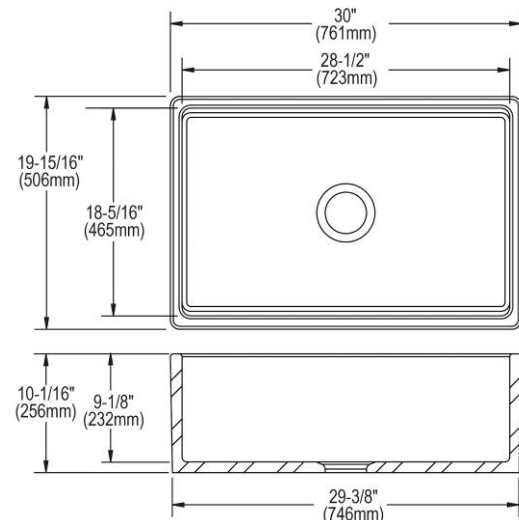

▼ Ships in multiple boxes.

A Century of Tradition and Quality. For more than 100 years, Elkay has been making innovative products and providing exceptional customer care. We take pride in offering plumbing products that make life easier, inspire change and leave the world a better place.

Product Compliance: ASME A112.19.2/CSA B45.1
Accessory: ASME A112.18.2/CSA B125.2

[Clean and Care Manual (PDF)](#)
[Installation Instructions (PDF) - 100003608](#)
[Warranty (PDF)](#)