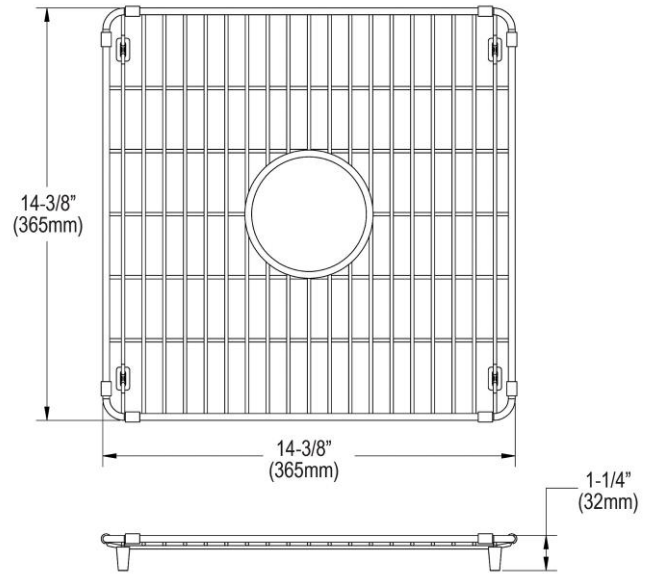

PART: _____ QTY: _____

PROJECT: _____

CONTACT: _____

DATE: _____

NOTES: _____

APPROVAL: _____

In keeping with our policy of continuing product improvement, Elkay reserves the right to change product specifications without notice. Please visit elkay.com for the most current version of Elkay product specification sheets. This specification describes an Elkay product with design, quality, and functional benefits to the user. When making a comparison of other producers' offerings, be certain these features are not overlooked.