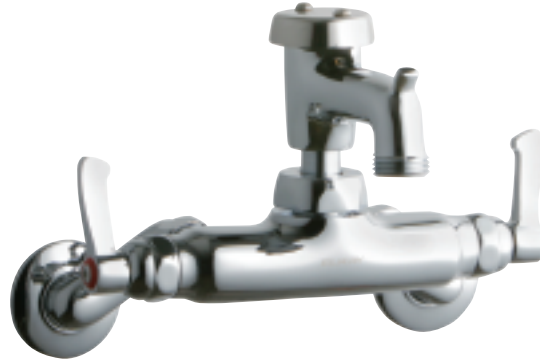

FEATURES

Model LK945BP03L2T

- Two hole dual handle wall mount faucet
- Quarter turn ceramic disc cartridge
- 2" offset adjustable inlet installation
  3-3/8" to 8-1/2"
- Solid brass construction
- Chrome finish
- Includes spout swing restriction pin

Model LK945BP03T4T

- Same as LK945BP03L2T except with 4" wrist blades handles

Model LK945BP03T6T

- Same as LK945BP03L2T except with 6" wrist blades handles

COMPLIES WITH:

- ASME/ANSI A112.18.1
- CSA B125-01
- NSF/ANSI 61 Annex G
- ADA
- UPC/CUPC
- IAPMO Listed
- Certified AB1953

Wall Mount 8" Center Commercial Faucet Models LK945BP03L2T, LK945BP03T4T, LK945BP03T6T

Job Name:	Item #:
Notes:	
Architect/Engineer Approval:	Date:

SEE OTHER SIDE FOR REPLACEMENT PARTS