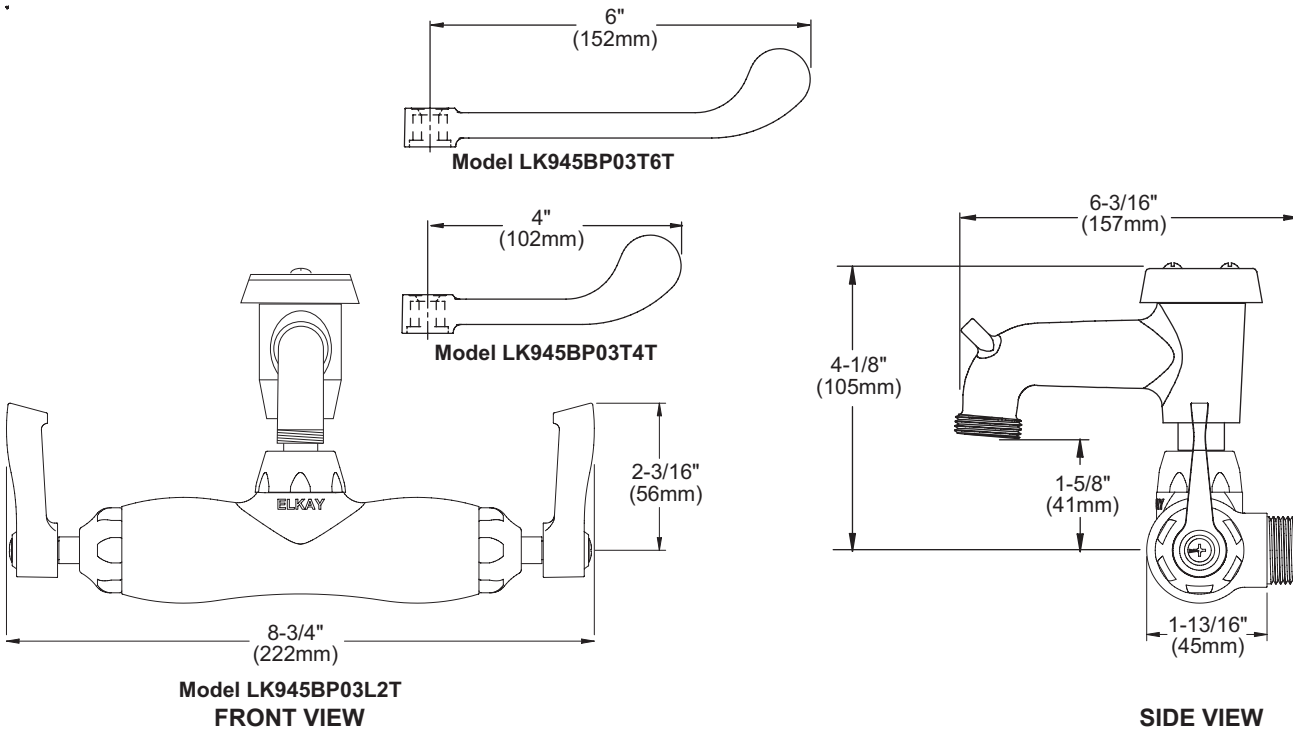

FEATURES

Model LK945BP03L2T

- Two hole dual handle wall mount faucet
- Quarter turn ceramic disc cartridge
- 2" offset adjustable inlet installation
  3-3/8" to 8-1/2"
- Solid brass construction
- Chrome finish
- Includes spout swing restriction pin

Model LK945BP03T4T

- Same as LK945BP03L2T except with 4" wrist blades handles

Model LK945BP03T6T

- Same as LK945BP03L2T except with 6" wrist blades handles

COMPLIES WITH:

- ASME/ANSI A112.18.1
- CSA B125-01
- NSF/ANSI 61 Annex G
- ADA
- UPC/CUPC
- IAPMO Listed
- Certified AB1953

Wall Mount 8" Center Commercial Faucet Models LK945BP03L2T, LK945BP03T4T, LK945BP03T6T

Job Name:	Item #:
Notes:	
Architect/Engineer Approval:	Date:

SEE OTHER SIDE FOR REPLACEMENT PARTS