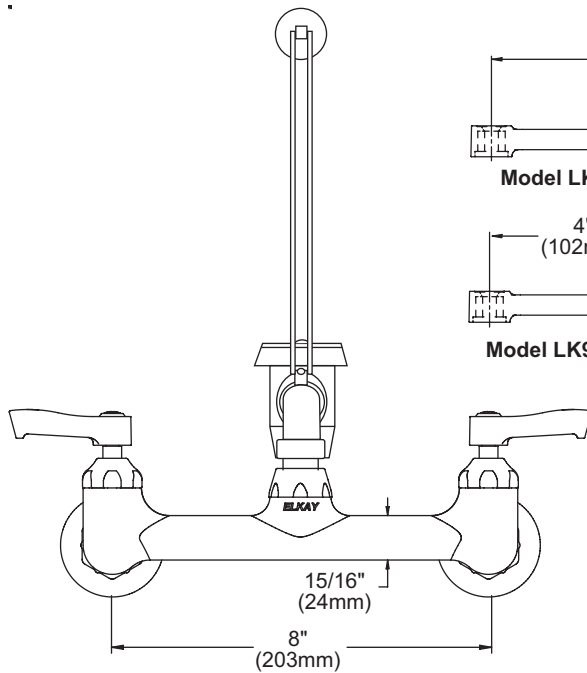

FEATURES

Model LK940BR07L2H

- Two hole dual handle wall mount faucet
- Quarter turn ceramic disc cartridge
- 1/2" adjustable inlets
- Solid brass construction
- Chrome finish
- Includes spout swing restriction pin

Model LK940BR07T4H

- Same as LK940BR07L2H except with 4" wrist blades handles

Model LK940BR07T6H

- Same as LK940BR07L2H except with 6" wrist blades handles

COMPLIES WITH:

- ASME/ANSI A112.18.1
- CSA B125-01
- NSF/ANSI 61 Annex G
- ADA
- UPC/CUPC
- IAPMO Listed
- Certified AB1953

Wall Mount 8" Center Commercial Faucet Models LK940BR07L2H, LK940BR07T4H, LK940BR07T6H

Model LK940BR07L2H
FRONT VIEW