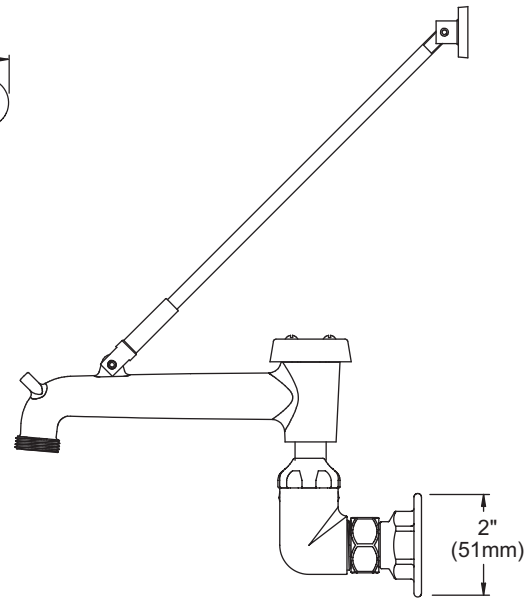

### Model LK940BR07L2H

- Two hole dual handle wall mount faucet
- Quarter turn ceramic disc cartridge
- 1/2" adjustable inlets
- Solid brass construction
- Chrome finish
- Includes spout swing restriction pin

## Wall Mount 8" Center Commercial Faucet Models LK940BR07L2H, LK940BR07T4H, LK940BR07T6H

Model LK940BR07L2H  
FRONT VIEW

Model LK940BR07T6H

Model LK940BR07T4H

SIDE VIEW

|                              |         |
|------------------------------|---------|
| Job Name:                    | Item #: |
| Notes:                       |         |
| Architect/Engineer Approval: | Date:   |

SEE OTHER SIDE FOR REPLACEMENT PARTS