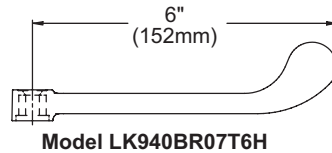

FEATURES

Model LK940BR07L2H

- Two hole dual handle wall mount faucet
- Quarter turn ceramic disc cartridge
- 1/2" adjustable inlets
- Solid brass construction
- Chrome finish
- Includes spout swing restriction pin

Model LK940BR07T4H

- Same as LK940BR07L2H except with 4" wrist blades handles

Model LK940BR07T6H

- Same as LK940BR07L2H except with 6" wrist blades handles

COMPLIES WITH:

- ASME/ANSI A112.18.1
- CSA B125-01
- NSF/ANSI 61 Annex G
- ADA
- UPC/CUPC
- IAPMO Listed
- Certified AB1953

Wall Mount 8" Center Commercial Faucet Models LK940BR07L2H, LK940BR07T4H, LK940BR07T6H

SIDE VIEW

Job Name:	Item #:
Notes:	
Architect/Engineer Approval:	Date:

SEE OTHER SIDE FOR REPLACEMENT PARTS