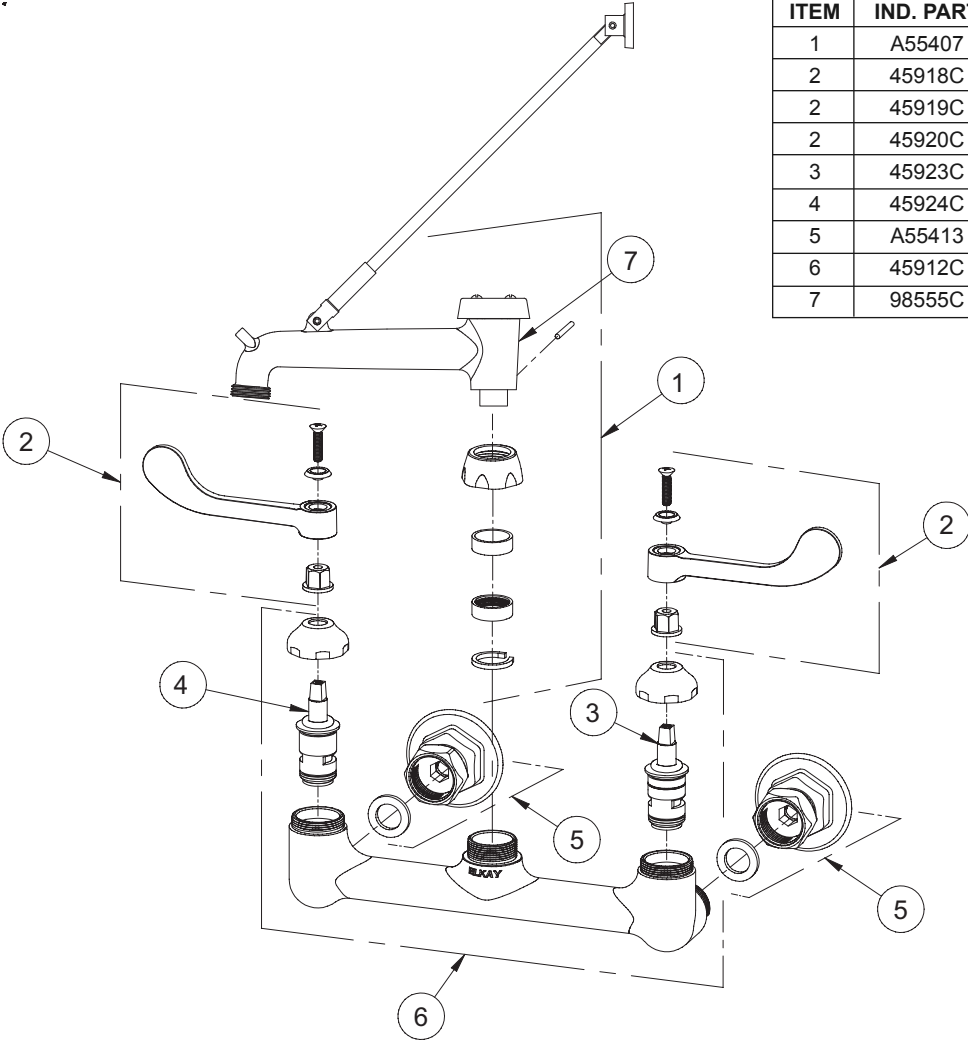

REPLACEMENT PARTS

Wall Mount 8" Center Commercial Faucet Models LK940BR07L2H, LK940BR07T4H, LK940BR07T6H

ITEM	IND. PART	DESCRIPTION
1	A55407	Spout
2	45918C	Handle, 2"
2	45919C	Handle, 4"
2	45920C	Handle, 6"
3	45923C	Right Cold Cartridge
4	45924C	Left Hot Cartridge
5	A55413	2" Adjustable Inlet
6	45912C	Body
7	98555C	V.B. Repair Kit