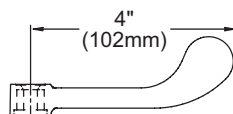

Model LK940BR07T6H

Model LK940BR07T4H