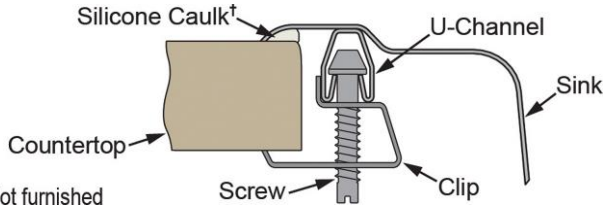

PRODUCT SPECIFICATIONS

Lustertone® Stainless Steel Double Bowl Top Mount Sink + Faucet Kit. Overall dimensions are 37-1/4" x 17" x 6-1/2". Sink is manufactured from 18 gauge 304 Stainless Steel with a Lustrous Highlighted Satin finish, Center drain placement and Full spray sides and bottom.

Installation Type:	Top Mount
Material:	304 Stainless Steel
Finish:	Lustrous Highlighted Satin
Gauge:	18
Sound Deadening:	Full spray sides and bottom
Number of Bowls:	2
Sink Dimensions:	37-1/4" x 17" x 6-1/2"
Bowl 1 Dimensions:	9-1/4" x 12" x 3-1/2"
Bowl 2 Dimensions:	16" x 11-1/2" x 6-3/8"
Drain Size:	2" (51mm), 3-1/2" (89mm)
Drain Location:	Center
Minimum Cabinet Size:	42"
Mounting Hardware:	Part # 64090014 included for countertops up to 3/4" (19mm) thick
Cutout Template #:	100000735

Template is available for download at elkay.com

Cutout Dimensions for Top Mount Installation:

36-5/8" x 16-3/8" (930mm x 416mm) with 1-1/2" (38mm) corner radius

This sink is compliant to ADA and ANSI/ICC A117.1 accessibility requirements when installed according to the requirements outlined in these standards.

Installation Profile:

†Not furnished

OPTIONAL ACCESSORIES

Hardware:	LK364, LK463
Sinkmate:	LKSM17, LKSMHOOK, LKSMSPONGE, LKSMHSL