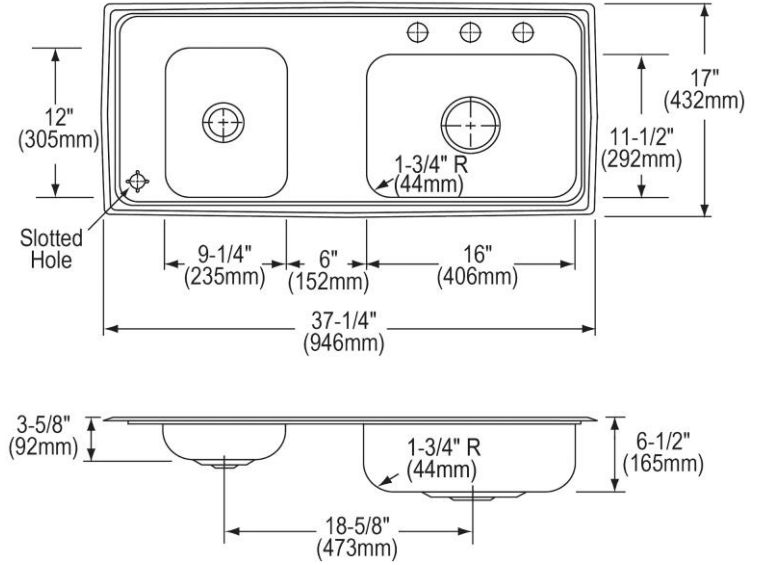

**PRODUCT SPECIFICATIONS**

Lustertone® Stainless Steel Double Bowl Top Mount Sink + Faucet Kit. Overall dimensions are 37-1/4" x 17" x 6-1/2". Sink is manufactured from 18 gauge 304 Stainless Steel with a Lustrous Highlighted Satin finish, Center drain placement and Full spray sides and bottom.

<b>Installation Type:</b>	Top Mount
<b>Material:</b>	304 Stainless Steel
<b>Finish:</b>	Lustrous Highlighted Satin
<b>Gauge:</b>	18
<b>Sound Deadening:</b>	Full spray sides and bottom
<b>Number of Bowls:</b>	2
<b>Sink Dimensions:</b>	37-1/4" x 17" x 6-1/2"
<b>Bowl 1 Dimensions:</b>	9-1/4" x 12" x 3-1/2"
<b>Bowl 2 Dimensions:</b>	16" x 11-1/2" x 6-3/8"
<b>Drain Size:</b>	2" (51mm), 3-1/2" (89mm)
<b>Drain Location:</b>	Center
<b>Minimum Cabinet Size:</b>	42"
<b>Mounting Hardware:</b>	Part # 64090014 included for countertops up to 3/4" (19mm) thick
<b>Cutout Template #:</b>	<a href="#">100000735</a>

Template is available for download at [elkay.com](http://elkay.com)

**Cutout Dimensions for Top Mount Installation:**

36-5/8" x 16-3/8" (930mm x 416mm) with 1-1/2" (38mm) corner radius

This sink is compliant to ADA and ANSI/ICC A117.1 accessibility requirements when installed according to the requirements outlined in these standards.

1-1/2" (38mm) Diameter Faucet Holes on 4" (102mm) Centers  
1-1/8" (29mm) Diameter Slotted Hole

In keeping with our policy of continuing product improvement, Elkay reserves the right to change product specifications without notice. Please visit [elkay.com](http://elkay.com) for the most current version of Elkay product specification sheets. This specification describes an Elkay product with design, quality, and functional benefits to the user. When making a comparison of other producers' offerings, be certain these features are not overlooked.