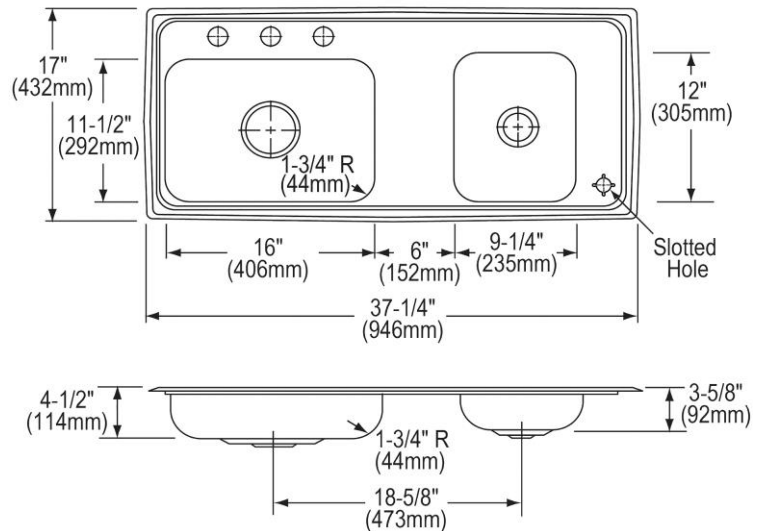

**PRODUCT SPECIFICATIONS**

Lustertone® Stainless Steel Double Bowl Top Mount Sink + Faucet Kit. Overall dimensions are 37-1/4" x 17" x 4-1/2". Sink is manufactured from 18 gauge 304 Stainless Steel with a Lustrous Highlighted Satin finish, Center drain placement and Full spray sides and bottom.

<b>Installation Type:</b>	Top Mount
<b>Material:</b>	304 Stainless Steel
<b>Finish:</b>	Lustrous Highlighted Satin
<b>Gauge:</b>	18
<b>Sound Deadening:</b>	Full spray sides and bottom
<b>Number of Bowls:</b>	2
<b>Sink Dimensions:</b>	37-1/4" x 17" x 4-1/2"
<b>Bowl 1 Dimensions:</b>	16" x 11-1/2" x 4-3/8"
<b>Bowl 2 Dimensions:</b>	9-1/4" x 12" x 3-1/2"
<b>Drain Size:</b>	3-1/2" (89mm), 2" (51mm)
<b>Drain Location:</b>	Center
<b>Minimum Cabinet Size:</b>	42"
<b>Mounting Hardware:</b>	Part # 64090014 included for countertops up to 3/4" (19mm) thick
<b>Cutout Template #:</b>	<a href="#">100000735</a>

Template is available for download at [elkay.com](#)

**Cutout Dimensions for Top Mount Installation:**

36-5/8" x 16-3/8" (930mm x 416mm) with 1-1/2" (38mm) corner radius

This sink is compliant to ADA and ANSI/ICC A117.1 accessibility requirements when installed according to the requirements outlined in these standards.

**Similar models are available with:** Quick-Clip Mounting System, additional ADA depths

1-1/2" (38mm) Diameter Faucet Holes on 4" (102mm) Centers  
1-1/8" (29mm) Diameter Slotted Hole

PART: \_\_\_\_\_ QTY: \_\_\_\_\_