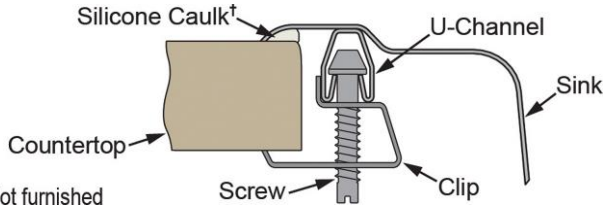

PRODUCT SPECIFICATIONS

Lustertone® Stainless Steel Double Bowl Top Mount Sink + Faucet Kit. Overall dimensions are 37-1/4" x 17" x 4-1/2". Sink is manufactured from 18 gauge 304 Stainless Steel with a Lustrous Highlighted Satin finish, Center drain placement and Full spray sides and bottom.

Installation Type:	Top Mount
Material:	304 Stainless Steel
Finish:	Lustrous Highlighted Satin
Gauge:	18
Sound Deadening:	Full spray sides and bottom
Number of Bowls:	2
Sink Dimensions:	37-1/4" x 17" x 4-1/2"
Bowl 1 Dimensions:	16" x 11-1/2" x 4-3/8"
Bowl 2 Dimensions:	9-1/4" x 12" x 3-1/2"
Drain Size:	3-1/2" (89mm), 2" (51mm)
Drain Location:	Center
Minimum Cabinet Size:	42"
Mounting Hardware:	Part # 64090014 included for countertops up to 3/4" (19mm) thick
Cutout Template #:	100000735

Template is available for download at [elkay.com](#)

Cutout Dimensions for Top Mount Installation:

36-5/8" x 16-3/8" (930mm x 416mm) with 1-1/2" (38mm) corner radius

This sink is compliant to ADA and ANSI/ICC A117.1 accessibility requirements when installed according to the requirements outlined in these standards.

Installation Profile:

†Not furnished

OPTIONAL ACCESSORIES

Hardware:	LK364, LK463
Sinkmate:	LKSM17, LKSMHOOK, LKSMSPONGE, LKSMHSL