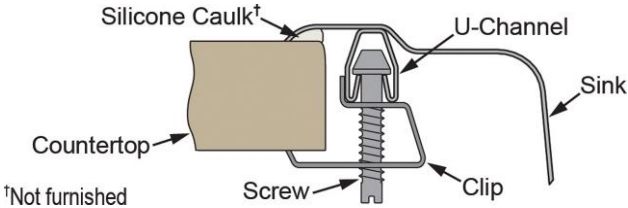

PRODUCT SPECIFICATIONS

Celebrity® Stainless Steel Single Bowl Top Mount Sink + Faucet Kit. Overall dimensions are 25" x 17" x 6-1/2". Sink is manufactured from 20 gauge 304 Stainless Steel with a Brushed Satin finish, Center drain placement and Full spray sides and bottom.

Installation Type:	Top Mount
Material:	304 Stainless Steel
Finish:	Brushed Satin
Gauge:	20
Sound Deadening:	Full spray sides and bottom
Number of Bowls:	1
Sink Dimensions:	25" x 17" x 6-1/2"
Bowl 1 Dimensions:	15-3/4" x 14" x 6-3/8"
Drain Size:	3-1/2" (89mm)
Drain Location:	Center
Minimum Cabinet Size:	30"
Mounting Hardware:	Part # 64090012 included for countertops up to 3/4" (19mm) thick
Cutout Template #:	1000001246

Template is available for download at [elkay.com](#)

Cutout Dimensions for Top Mount Installation:

24-3/8" x 16-3/8" (619mm x 416mm) with 1-1/2" (38mm) corner radius

This sink is compliant to ADA and ANSI/ICC A117.1 accessibility requirements when installed according to the requirements outlined in these standards.

Installation Profile:

OPTIONAL ACCESSORIES

Hardware:	LK364, LK463
Sinkmate:	LKSM17, LKSMHOOK, LKSMSPONGE, LKSMHSL

Included with Product: LKD208513LC faucet, LK35 drain, LK1141A bubblers

AMERICAN PRIDE. A LIFETIME TRADITION. Like your family, the Elkay family has values and traditions that endure. For almost a century, Elkay has been a family-owned and operated company, providing thousands of jobs that support our families and communities.