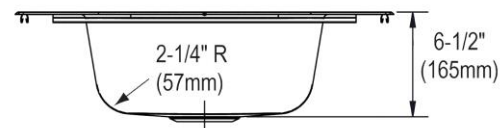

Installation Type:	Top Mount
Material:	304 Stainless Steel
Finish:	Brushed Satin
Gauge:	20
Sound Deadening:	Full spray sides and bottom
Number of Bowls:	1
Sink Dimensions:	25" x 17" x 6-1/2"
Bowl 1 Dimensions:	15-3/4" x 14" x 6-3/8"
Drain Size:	3-1/2" (89mm)
Drain Location:	Center
Minimum Cabinet Size:	30"
Mounting Hardware:	Part # 64090012 included for countertops up to 3/4" (19mm) thick
Cutout Template #:	1000001246

Template is available for download at [elkay.com](#)

Cutout Dimensions for Top Mount Installation:

24-3/8" x 16-3/8" (619mm x 416mm) with 1-1/2" (38mm) corner radius

This sink is compliant to ADA and ANSI/ICC A117.1 accessibility requirements when installed according to the requirements outlined in these standards.

Installation Profile:

OPTIONAL ACCESSORIES

Hardware:	LK364, LK463
Sinkmate:	LKSM17, LKSMHOOK, LKSMSPONGE, LKSMHSL

Included with Product: LKD208513LC faucet, LK35 drain, LK1141A bubblers

AMERICAN PRIDE. A LIFETIME TRADITION. Like your family, the Elkay family has values and traditions that endure. For almost a century, Elkay has been a family-owned and operated company, providing thousands of jobs that support our families and communities.

Similar models are available with: additional ADA depths

1-1/8" (29mm) Diameter Slotted Holes (2 Places)

PART: _____ QTY: _____
PROJECT: _____
CONTACT: _____
DATE: _____
NOTES: _____
APPROVAL: _____

In keeping with our policy of continuing product improvement, Elkay reserves the right to change product specifications without notice. Please visit [elkay.com](#) for the most current version of Elkay product specification sheets. This specification describes an Elkay product with design, quality, and functional benefits to the user. When making a comparison of other producers' offerings, be certain these features are not overlooked.