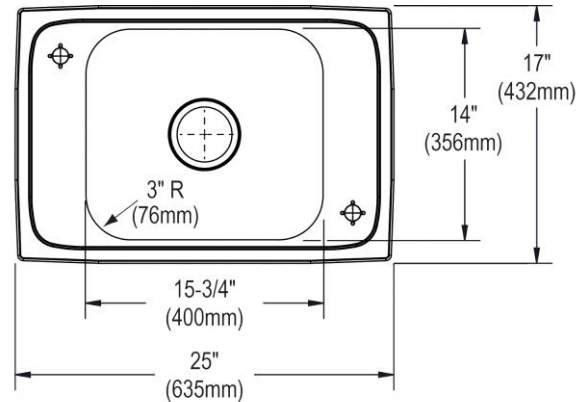

PRODUCT SPECIFICATIONS

Celebrity® Stainless Steel Single Bowl Top Mount Sink + Faucet Kit. Overall dimensions are 25" x 17" x 6-1/2". Sink is manufactured from 20 gauge 304 Stainless Steel with a Brushed Satin finish, Center drain placement and Full spray sides and bottom.

Installation Type:	Top Mount
Material:	304 Stainless Steel
Finish:	Brushed Satin
Gauge:	20
Sound Deadening:	Full spray sides and bottom
Number of Bowls:	1
Sink Dimensions:	25" x 17" x 6-1/2"
Bowl 1 Dimensions:	15-3/4" x 14" x 6-3/8"
Drain Size:	3-1/2" (89mm)
Drain Location:	Center
Minimum Cabinet Size:	30"
Mounting Hardware:	Part # 64090012 included for countertops up to 3/4" (19mm) thick
Cutout Template #:	1000001246

Template is available for download at [elkay.com](#)

Cutout Dimensions for Top Mount Installation:

24-3/8" x 16-3/8" (619mm x 416mm) with 1-1/2" (38mm) corner radius

This sink is compliant to ADA and ANSI/ICC A117.1 accessibility requirements when installed according to the requirements outlined in these standards.

Similar models are available with: additional ADA depths

1-1/8" (29mm) Diameter Slotted Holes (2 Places)

PART: _____ QTY: _____
PROJECT: _____
CONTACT: _____
DATE: _____
NOTES: _____
APPROVAL: _____

In keeping with our policy of continuing product improvement, Elkay reserves the right to change product specifications without notice. Please visit [elkay.com](#) for the most current version of Elkay product specification sheets. This specification describes an Elkay product with design, quality, and functional benefits to the user. When making a comparison of other producers' offerings, be certain these features are not overlooked.