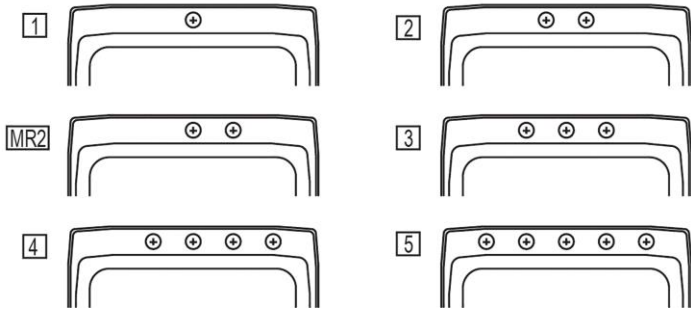

**Hole Drilling Configurations:**

1-1/2" (38mm) Diameter Faucet Holes on 4" (102mm) Centers

**Installation Profile:**

**OPTIONAL ACCESSORIES**

<b>Drain:</b>	LKVR18-CU
<b>Hardware:</b>	LK364, LK463

*In keeping with our policy of continuing product improvement, Elkay reserves the right to change product specifications without notice. Please visit [elkay.com](http://elkay.com) for the most current version of Elkay product specification sheets. This specification describes an Elkay product with design, quality, and functional benefits to the user. When making a comparison of other producers' offerings, be certain these features are not overlooked.*