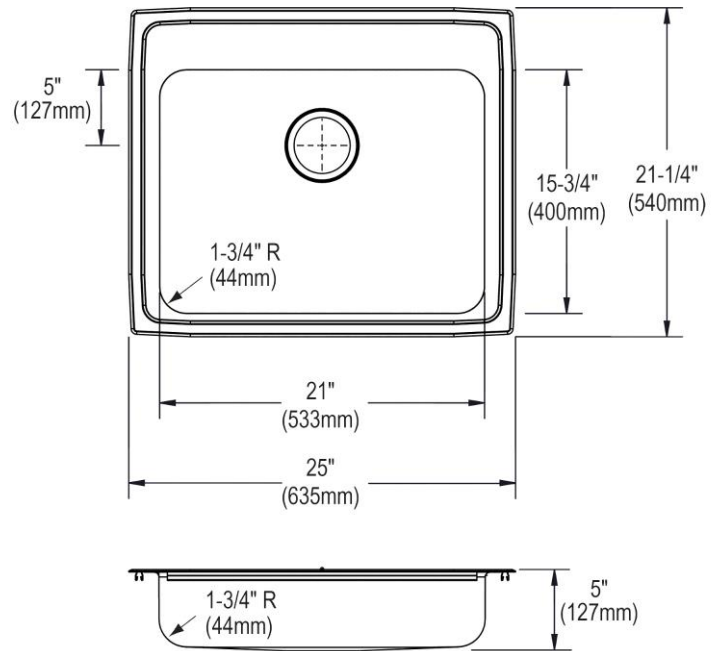

In keeping with our policy of continuing product improvement, Elkay reserves the right to change product specifications without notice. Please visit [elkay.com](#) for the most current version of Elkay product specification sheets. This specification describes an Elkay product with design, quality, and functional benefits to the user. When making a comparison of other producers' offerings, be certain these features are not overlooked.