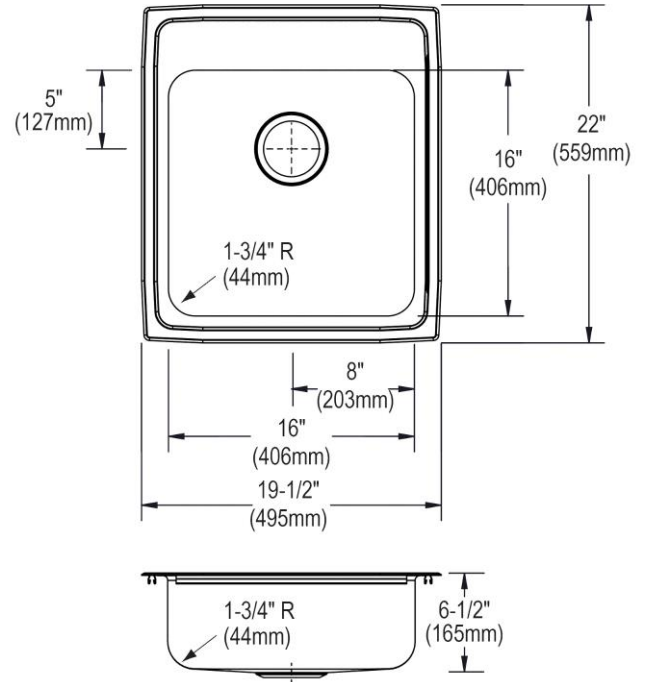

In keeping with our policy of continuing product improvement, Elkay reserves the right to change product specifications without notice. Please visit [elkay.com](#) for the most current version of Elkay product specification sheets. This specification describes an Elkay product with design, quality, and functional benefits to the user. When making a comparison of other producers' offerings, be certain these features are not overlooked.