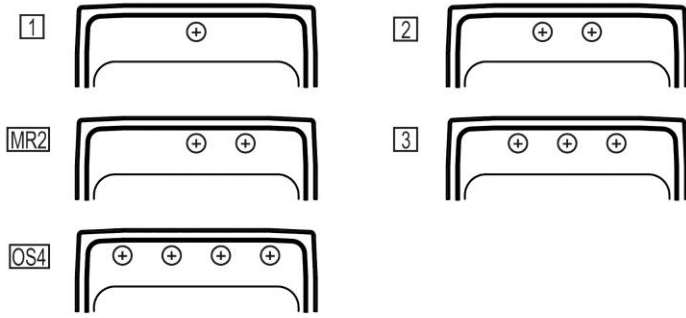

**Hole Drilling Configurations:**

1-1/2" (38mm) Diameter Faucet Holes on 4" (102mm) Centers

**Installation Profile:**

**OPTIONAL ACCESSORIES**

<b>Drain:</b>	LKVR18-CU
<b>Hardware:</b>	LK364, LK463

*In keeping with our policy of continuing product improvement, Elkay reserves the right to change product specifications without notice. Please visit [elkay.com](http://elkay.com) for the most current version of Elkay product specification sheets. This specification describes an Elkay product with design, quality, and functional benefits to the user. When making a comparison of other producers' offerings, be certain these features are not overlooked.*