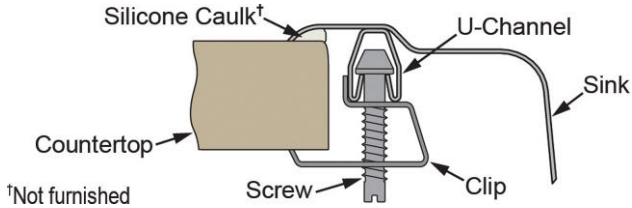

**Hole Drilling Configurations:**

1-1/2" (38mm) Diameter Faucet Holes on 4" (102mm) Centers

**Installation Profile:**

**OPTIONAL ACCESSORIES**

<b>Drain:</b>	LKVR18-CU
<b>Hardware:</b>	LK364, LK463

*In keeping with our policy of continuing product improvement, Elkay reserves the right to change product specifications without notice. Please visit [elkay.com](http://elkay.com) for the most current version of Elkay product specification sheets. This specification describes an Elkay product with design, quality, and functional benefits to the user. When making a comparison of other producers' offerings, be certain these features are not overlooked.*