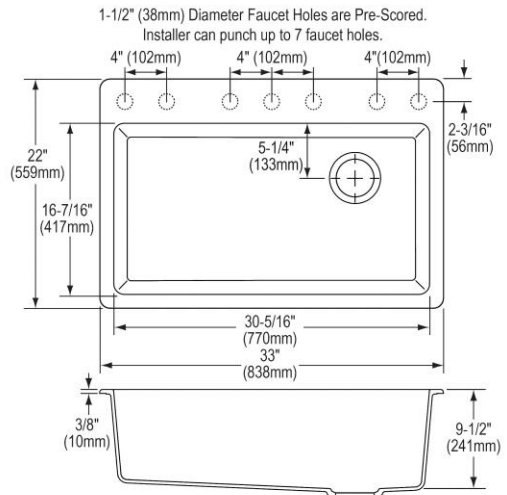

AMERICAN PRIDE. A LIFETIME TRADITION.
Like your family, the Elkay family has values and traditions that endure. For almost a century, Elkay has been a family-owned and operated company, providing thousands of jobs that support our families and communities.

Product Compliance: CSA B45.5/IAPMO Z124

Sinks are listed by IAPMO® as meeting the applicable requirements of the Uniform Plumbing Code®, International Plumbing Code®, and National Plumbing Code of Canada.

[Clean and Care Manual (PDF)](#)
[Installation Instructions (PDF)](#)
[Warranty (PDF)](#)