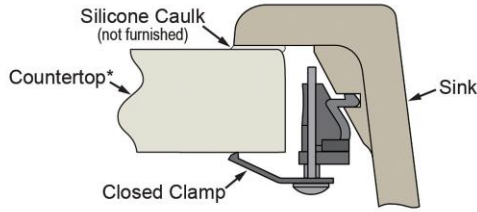

Installation Profile:

DROP-IN - BLACK/GRAY SLOT CLIP

Optional Accessories

<p>LKOBG3016RSS</p>	<p>Elkay Stainless Steel 28-1/4" x 14-5/16" x 1-1/4" Bottom Grid Spec Sheet (PDF)</p>	
<p>LK99</p>	<p>Elkay Deluxe 3-1/2" Drain Type 304 Stainless Steel Body Strainer Basket Rubber Seal and Tailpiece Spec Sheet (PDF)</p>	
<p>LKQD35</p>	<p>Elkay Polymer 3-1/2" Disposer Flange with Removable Basket Strainer and Rubber Stopper Spec Sheet (PDF)</p>	
<p>LKQS35</p>	<p>Elkay Polymer 3-1/2" Drain Fitting with Removable Basket Strainer and Rubber Stopper Spec Sheet (PDF)</p>	