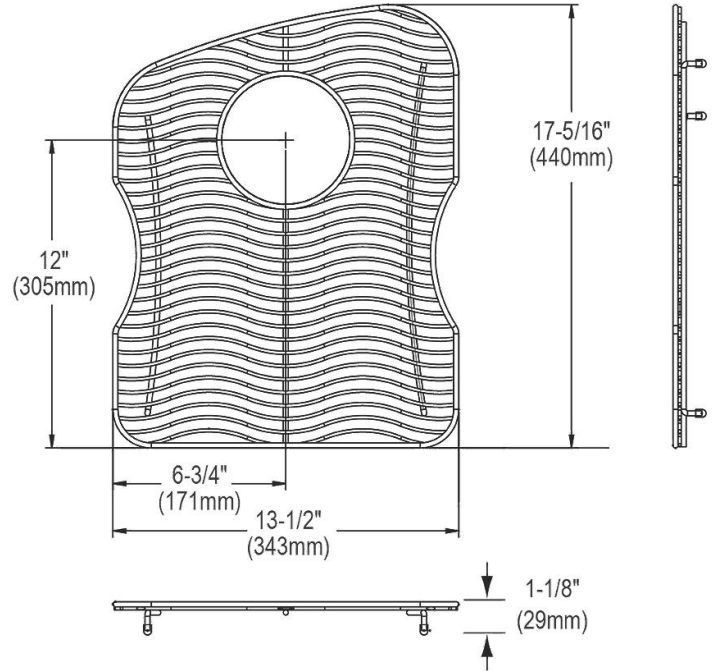

Material:	Stainless Steel
Finish:	Polished Stainless Steel
Dimensions:	13-1/2" x 17-5/16" x 1-1/8"
Fits Bowl Size(s):	14-1/2" x 18-5/16"

Special Note: For bowls with rear center drain opening.

AMERICAN PRIDE. A LIFETIME TRADITION.
Like your family, the Elkay family has values and traditions that endure. For almost a century, Elkay has been a family-owned and operated company, providing thousands of jobs that support our families and communities.

[Clean and Care Manual (PDF)](#)
[Clean and Care Manual (PDF)](#)
[Warranty (PDF)](#)