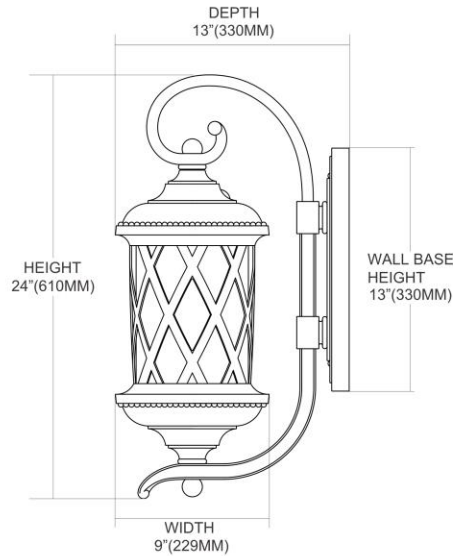

ITEM #:	42031/2
UPC	748119420318
Description	Barrington Gate 2-Light Outdoor Wall Lamp in Hazelnut Bronze
Finish	Hazelnut Bronze
Materials	Cast Aluminum, Glass
Brand	ELK Lighting
Collection	Barrington Gate
Category	Outdoor Lighting
Type	Sconce

ITEM DIMENSIONS				RATINGS & SPECIFICATIONS				
Width	9 inches			Safety Rating	N/A		Certification	N/A
Depth	13 inches			ADA Compliant	N/A		Voltage	N/A
Height	24 inches			BULBS / SOCKETS				
Weight	12 pounds			Quantity	2		Wattage	60 watts
ADDITIONAL DIMENSIONS				Included	No		Type	B11 (E12 Candelabra Base)
Backplate / Canopy	5x13			Other	N/A			
HCWO	N/A			CHAIN / CORD INFORMATION				
Min. Extension	N/A			Chain	N/A		Cord	N/A
Max. Extension	N/A			SHADE / GLASS DETAILS				
OVERALL HEIGHT				Shade/Glass Description	Clear Designer Water Glass Shade			
Min.	N/A		Max.	N/A				
EXTENSION ROD(S)				Width	N/A		Height	N/A
N/A				Width at Top	N/A		Width at Bottom	N/A