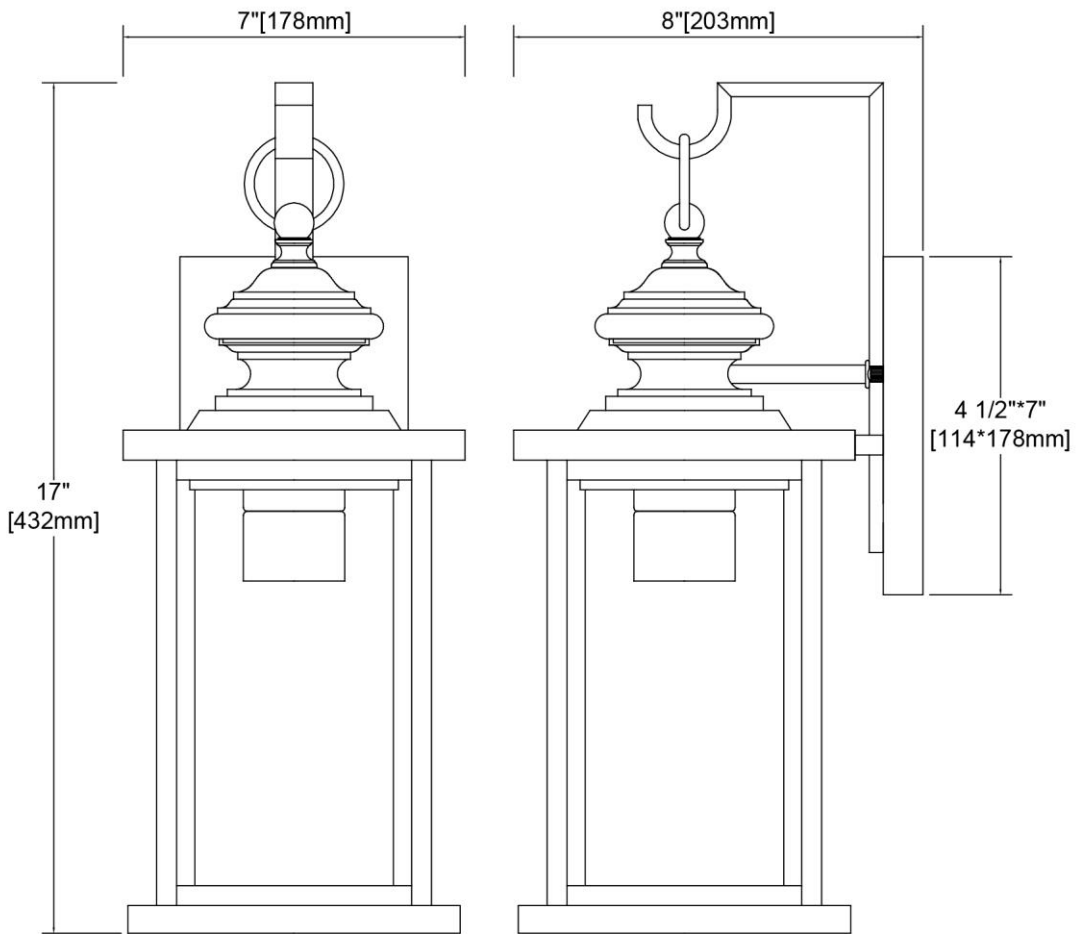

ITEM #:	45450/1
UPC	748119138886
Description	Minersville 1-Light Outdoor Sconce in Matte Black with Antique Speckled Glass
Finish	Matte Black
Materials	Glass, Steel
Brand	ELK Lighting
Collection	Minersville
Category	Outdoor Lighting
Type	Sconce

ITEM DIMENSIONS				RATINGS & SPECIFICATIONS				
Width	7 inches			Safety Rating	ETL		Certification	Wet locations
Depth	8 inches			ADA Compliant	N/A		Voltage	120 volts
Height	17 inches			BULBS / SOCKETS				
Weight	4 pounds			Quantity	1	Wattage	60 watts	
ADDITIONAL DIMENSIONS				Included	No	Type	A19 (E26 Medium Base)	
Backplate / Canopy	4.5x7			Other	N/A			
HCWO	6 inches			CHAIN / CORD INFORMATION				
Min. Extension	N/A			Chain	N/A	Cord	8 inches	
Max. Extension	N/A			SHADE / GLASS DETAILS				
OVERALL HEIGHT				Shade/Glass Description	Antique Speckled Glass			
Min.	N/A		Max.	N/A				
EXTENSION ROD(S)				Width	4 inches		Height	10 inches
N/A				Width at Top	N/A		Width at Bottom	N/A