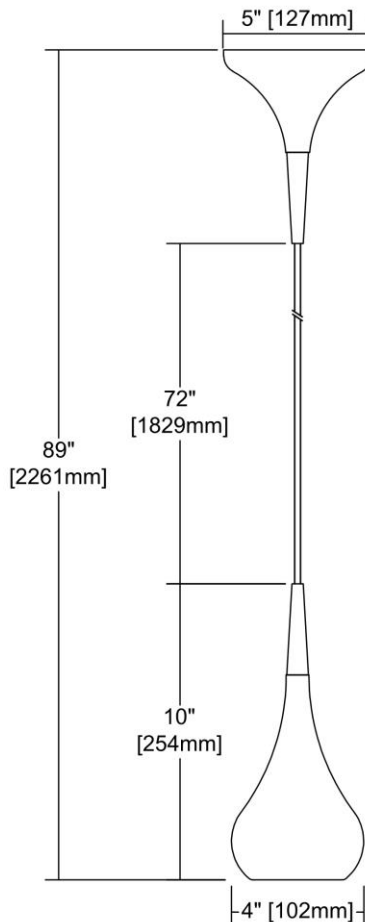

<b>ITEM #:</b>	31340/1MB
<b>UPC</b>	748119111056
<b>Description</b>	Lindsey 1-Light Mini Pendant in Satin Nickel with Marble Print on Metal Shade
<b>Finish</b>	Satin Nickel
<b>Materials</b>	Metal
<b>Brand</b>	ELK Lighting
<b>Collection</b>	Lindsey
<b>Category</b>	Indoor Lighting
<b>Type</b>	Mini Pendant

ITEM DIMENSIONS				RATINGS & SPECIFICATIONS				
<b>Width</b>	4 inches			<b>Safety Rating</b>	UL		<b>Certification</b>	N/A
<b>Depth</b>	4 inches			<b>ADA Compliant</b>	N/A		<b>Voltage</b>	N/A
<b>Height</b>	10 inches			<b>BULBS / SOCKETS</b>				
<b>Weight</b>	1 pounds			<b>Quantity</b>	1	<b>Wattage</b>	50 watts	
ADDITIONAL DIMENSIONS				<b>Included</b>	Yes		<b>Type</b>	GU10 (GU10 Base)
<b>Backplate / Canopy</b>	5x5			<b>Other</b>	N/A			
<b>HCWO</b>	N/A			CHAIN / CORD INFORMATION				
<b>Min. Extension</b>	N/A			<b>Chain</b>	N/A		<b>Cord</b>	N/A
<b>Max. Extension</b>	N/A			SHADE / GLASS DETAILS				
OVERALL HEIGHT				<b>Shade/Glass Description</b>	Marble Print on Metal			
<b>Min.</b>	N/A		<b>Max.</b>	N/A				
EXTENSION ROD(S)				<b>Width</b>	N/A		<b>Height</b>	N/A
N/A				<b>Width at Top</b>	N/A		<b>Width at Bottom</b>	N/A