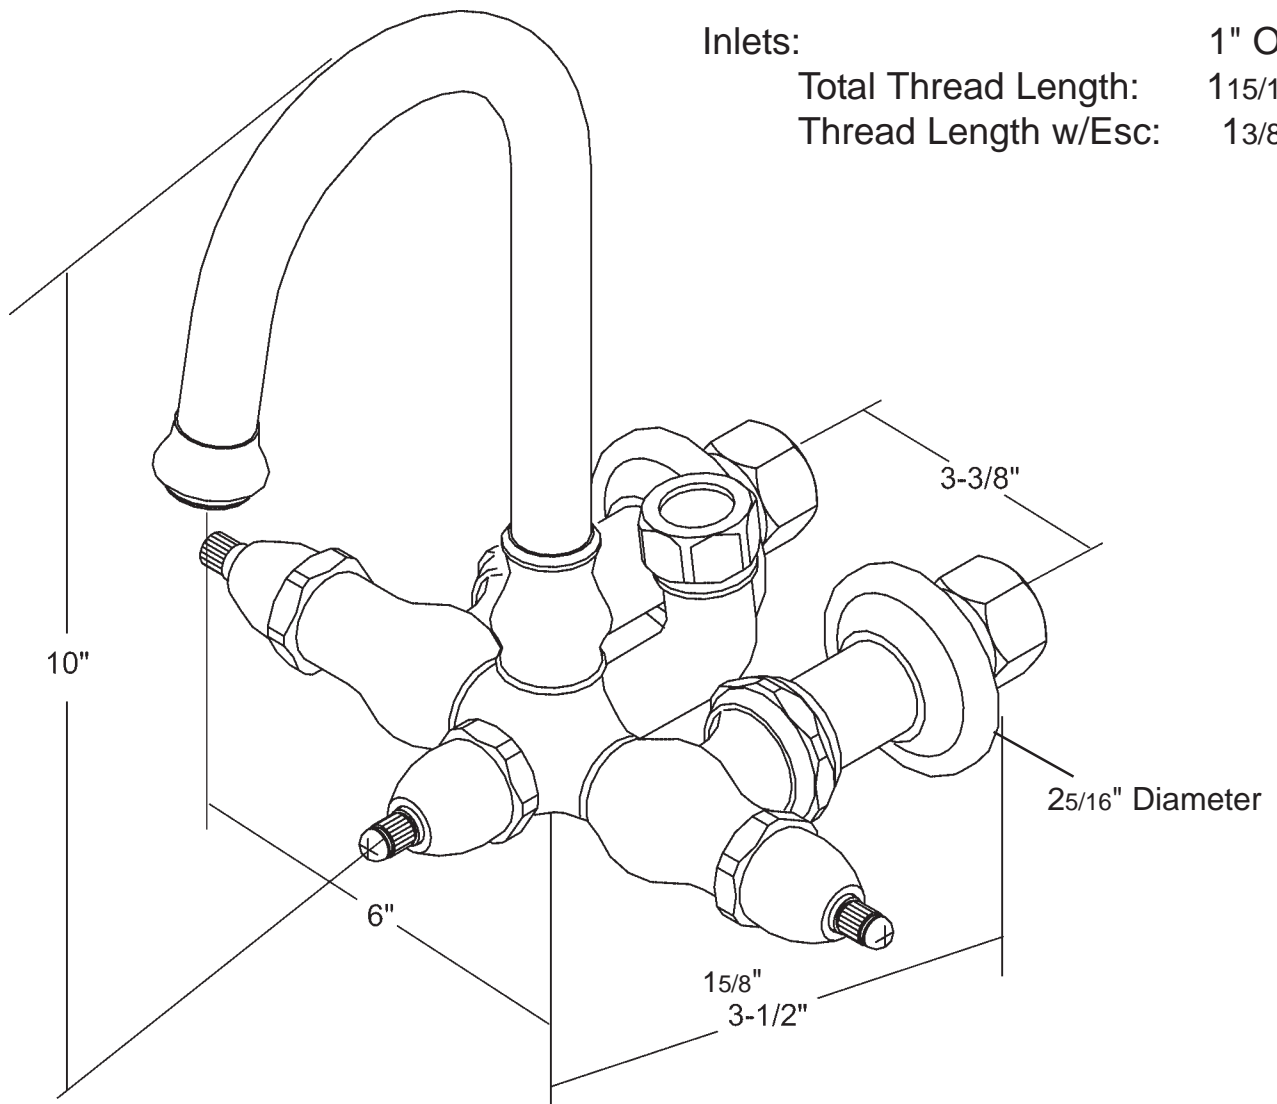

# Specification for **TW04 - TW06**

Tubwall Mount or mount on  
Freestanding Supplies

1/4" Turn Washerless Cartridges

Flow Rate :        5 GPM @ 60 PSI  
Handshower        2.5 GPM

Inlets:                                  1" OD  
Total Thread Length:            1 15/16"  
Thread Length w/Esc:            1 3/8"

# Specification for **TW04 - TW06** (Cont.)