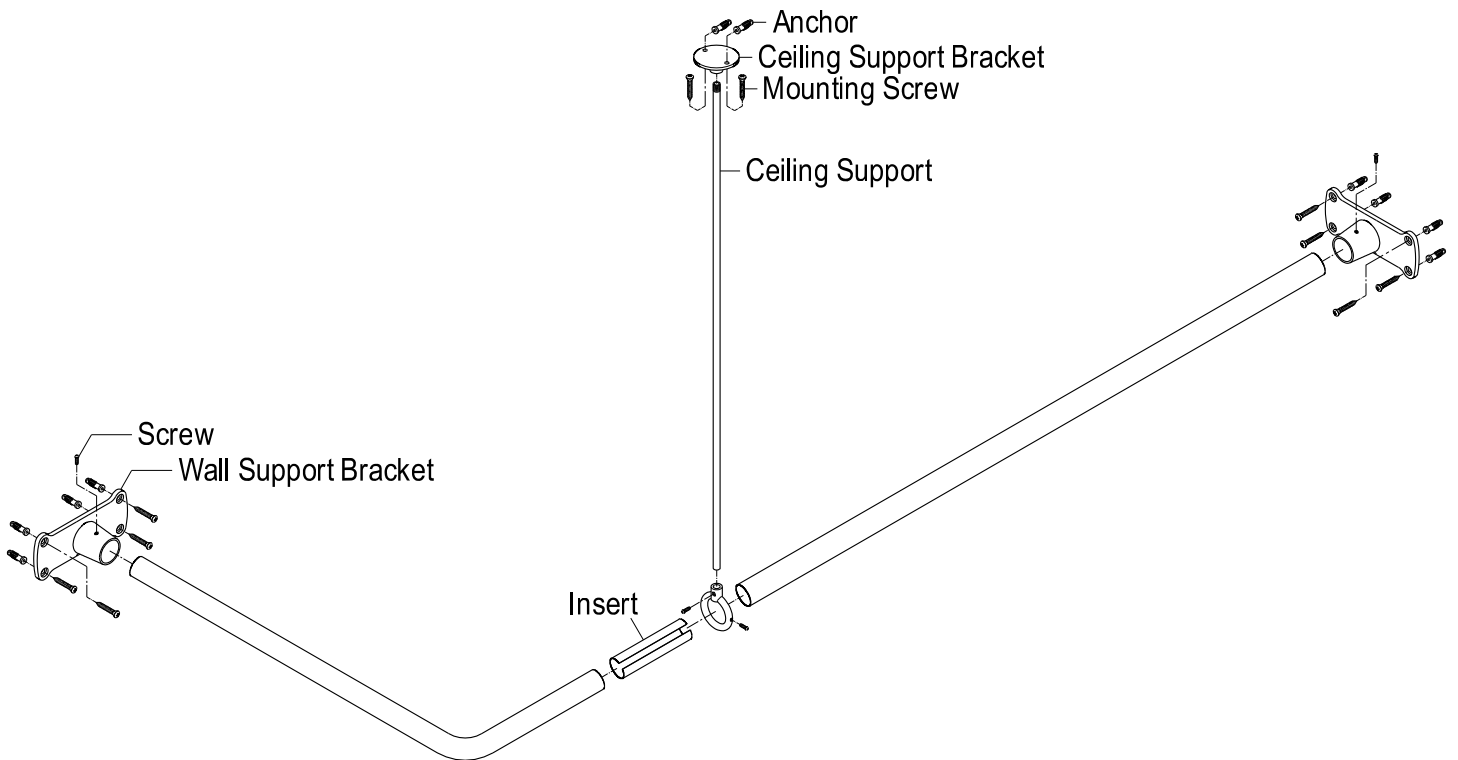

## INSTALLATION INSTRUCTIONS For Use With EOD's Corner Rod Bath Supply

[www.eodfaucet.com](http://www.eodfaucet.com)

TOLL-FREE CUSTOMER SERVICE: 877-FAUCET-1(328-2381)

TECHNICAL SUPPORT E-mail: [info@eodfaucet.com](mailto:info@eodfaucet.com)