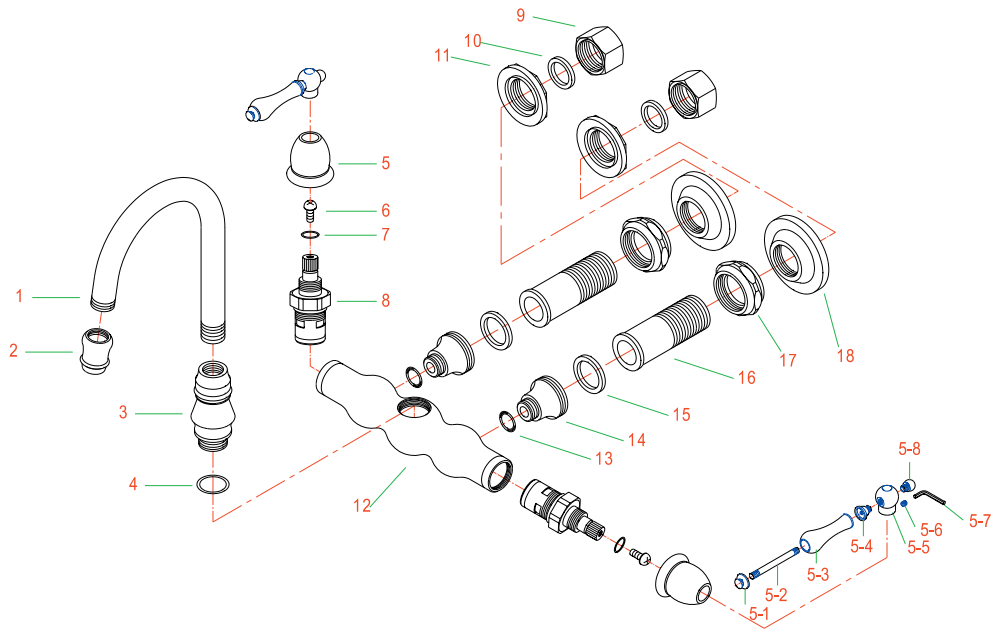

MODEL#: **DS2082**

For Clawfoot Tub and Exposed drain Application, Lift and Turn Easy Mechanism, 1-1/2" OD, Max 27" Height, 14" Depth, Makeup 18"

**Note:** Drawing shows overall style of the product, faucet handle style may be different to the product model number this chart is referring to.