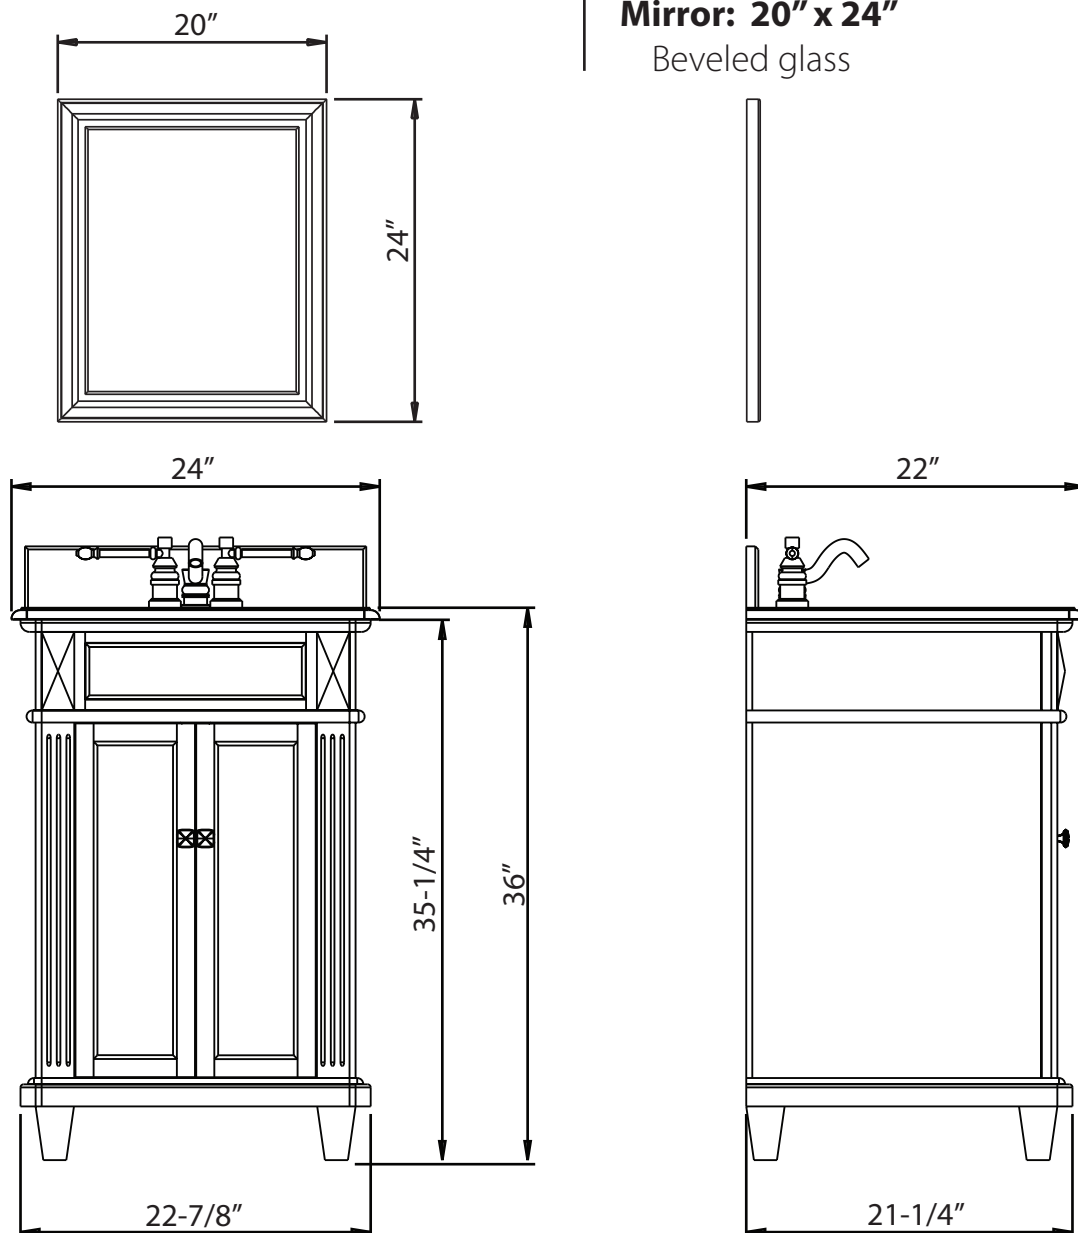

bath ELEMENTS

VAN057

Vanity: 22-7/8" x 21-1/4" x 35-1/4"

Materials: MDF

Top: 24" x 22" x 2cm

***Top and bowl are preinstalled**

Material: 2cm white marble

15" x 12" white bowl preinstalled

Faucet holes cut for 4" centerset

2cm backsplash included

Mirror: 20" x 24"

Beveled glass

www.bath-elements.com

Manufactured by Hardware Resources • www.hardwareresources.com