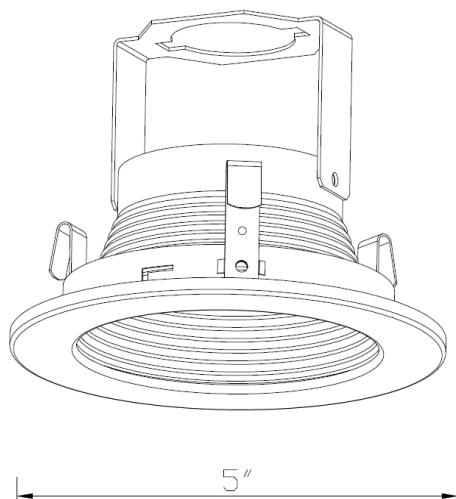

# R4-495CH

4" ROUND Chrome Smooth Trim  
With Socket Bracket

Project

Location

## PRODUCT DESCRIPTION

4" Round Smooth Trim

To be used in line voltage applications.

**LAMPING:** Accommodates an PAR20/BR20 bulb. Please see housing for maximum wattage allowed according to selection.

Electroplated finish are anodized for abrasion resistance, with socket bracket to hold the lamp. Steel metal clips secure to housing.

**DIAMETER:** 5"

**FINISHES:** Chrome (CH)