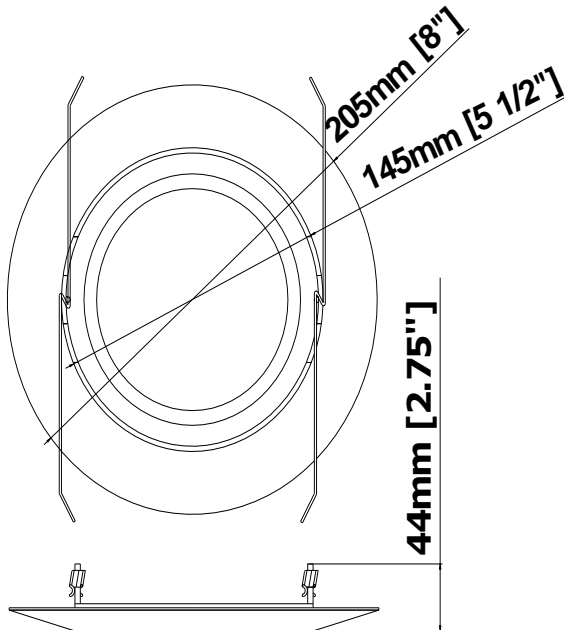

# REP13WH

6" LINE VOLTAGE ALBALITE LENS

120V A19 SHOWER TRIM

Elitco Lighting

Project

Location

### PRODUCT DESCRIPTION

6" Line Voltage Airtight Albalite Lens Shower Trim.

To be used in line voltage, airtight application.

**LAMPING:** Accommodates a 40W A19 bulb. Please see housing for maximum wattage allowed according to selection.

Powder coated for abrasion resistance, steel torsion spring secure to housing  
PS Version is wet location.

**DIAMETER:** 8"

**FINISHES:** Matte White