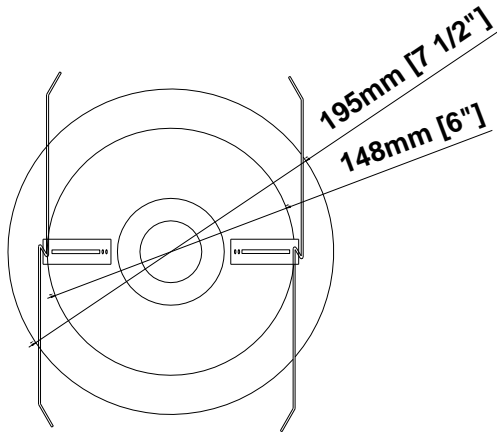

REM300WH

6" LINE VOLTAGE CONE BAFFLE

120V PAR38 TRIM

Elitco Lighting

Project

Location

PRODUCT DESCRIPTION

6" Line Voltage Airtight Cone Baffle

To be used in line voltage, airtight application.

LAMPING: Accommodates a 75W PAR30, PAR30L, R30, 65W BR30, 90W PAR38 bulb. Please see housing for maximum wattage allowed according to selection.

Powder coated for abrasion resistance, steel torsion spring secure to housing.

DIAMETER: 7 1/2"

FINISHES: Matte White

COMPATIBLE HOUSINGS

Model	Description
RE7ICA	6" LINE VOTLAGE NEW CONSTRUCTION IC AIRTIGHT PAR30/R30 HOUSING
RE7RICA	6" LINE VOLTAGE REMODAL IC AIRTIGHT PAR30/R30 HOUSING