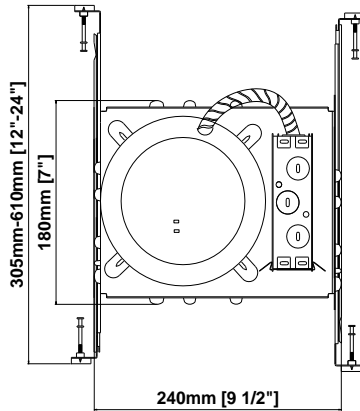

COMPATIBLE TRIMS

Model	Description	Finish
REM30WH	6" PAR30/R30 METAL BAFFLE	matte white, brushed nickel
REM40W	6" R40/PAR38 METAL BAFFLE	matte white, brushed nickel
RES30CH	6" PAR30/R30 CHROME REFLECTOR	matte white, chrome, gold, black
REP13WH	6" ALBALITE FROST SHOWER TRIM	matte white
REP12WH	6" DROP OPAL SHOWER TRIM	matte white
RE18WH	6" WHITE EYEBALL TRIM	matte white, brushed nickel
REM300WH	6" WHITE CONE BAFFLE TRIM	matte white, brushed nickel
RE30WH	6" WHITE OPEN TRIM	matte white, chrome, brushed nickel
RELED6RT30	6" LED RETROFIT TRIM 3000K 13W	matte white