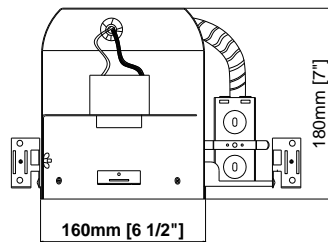

COMPATIBLE TRIMS

Model	Description	Finish
REM30WH	6" PAR30/R30 METAL BAFFLE	matte white, brushed nickel
REM40W	6" R40/PAR38 METAL BAFFLE	matte white, brushed nickel
RES30CH	6" PAR30/R30 CHROME REFLECTOR	matte white, chrome, gold, black
REP13WH	6" ALBALITE FROST SHOWER TRIM	matte white
REP12WH	6" DROP OPAL SHOWER TRIM	matte white
RE18WH	6" WHITE EYEBALL TRIM	matte white, brushed nickel
REM300WH	6" WHITE CONE BAFFLE TRIM	matte white, brushed nickel
RE30WH	6" WHITE OPEN TRIM	matte white, chrome, brushed nickel
RELED6RT30	6" LED RETROFIT TRIM 3000K 13W	matte white